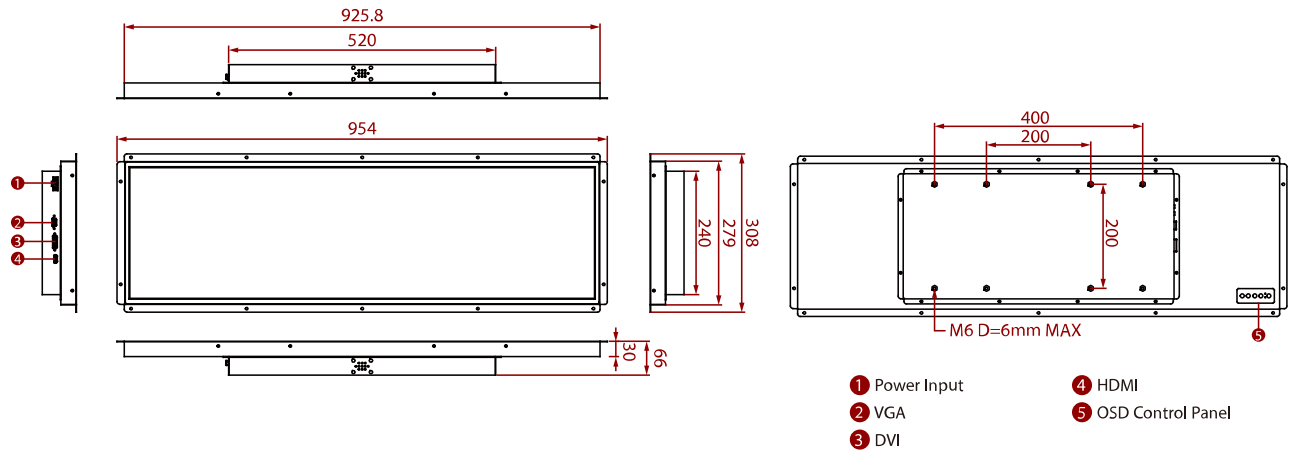

W38L100-OFA1

38" 長條型開放式架構顯示器

KEY FEATURES

- 38", 1920 x 540
- HDMI、VGA、DVI
- 開放式架構
- VESA支架
- 前面板IP54防水防塵

SPECIFICATIONS

顯示器			
類型	Protection Glass	解析度	1920x540
尺寸	37 inches	對比度	4000:1
面板亮度	1500 nits	色階	1073.7M Colors
可視角	89,89,89,89	可視區	904.32x254.34 mm
環境			
工作濕度	10% to 90% (non-condensing)	工作溫度	0~50°C
儲存溫度	-10~60°C		
認證			
認證	CE, FCC		
訊號埠			
USB埠	1 x USB for Touch Screen	影像	1 x VGA 1 x HDMI (Optional) 1 x DVI (Optional)
音訊	Audio line in (3.5mm) (Optional) 2 x Speaker (Optional)		
機構			
外觀尺寸	954 x 308 x 66 mm	安裝	VESA Mount
外殼	Metal	冷卻系統	Fanless Design
配件			
配件	1 x VGA cable 1 x HDMI cable 100~240V AC to DC Adapter Power Cord Manual VESA screws(Varies by product)	配件選配	Remote Controller (Optional,Varies by product)
電源			
電源規格	12V DC input		

DIMENSIONS UNIT:MM

Winmate W38L100-OFA1

NOTE

1. This is a simplified drawing and some components are not marked in detail.
2. Please contact our sales representative if you need further product information.
3. All specifications are subject to change without prior notice.
4. The product shown in this datasheet is a standard model. For diagrams that contain customized or optional I/O, please contact the Winmate Sales Team for more information.