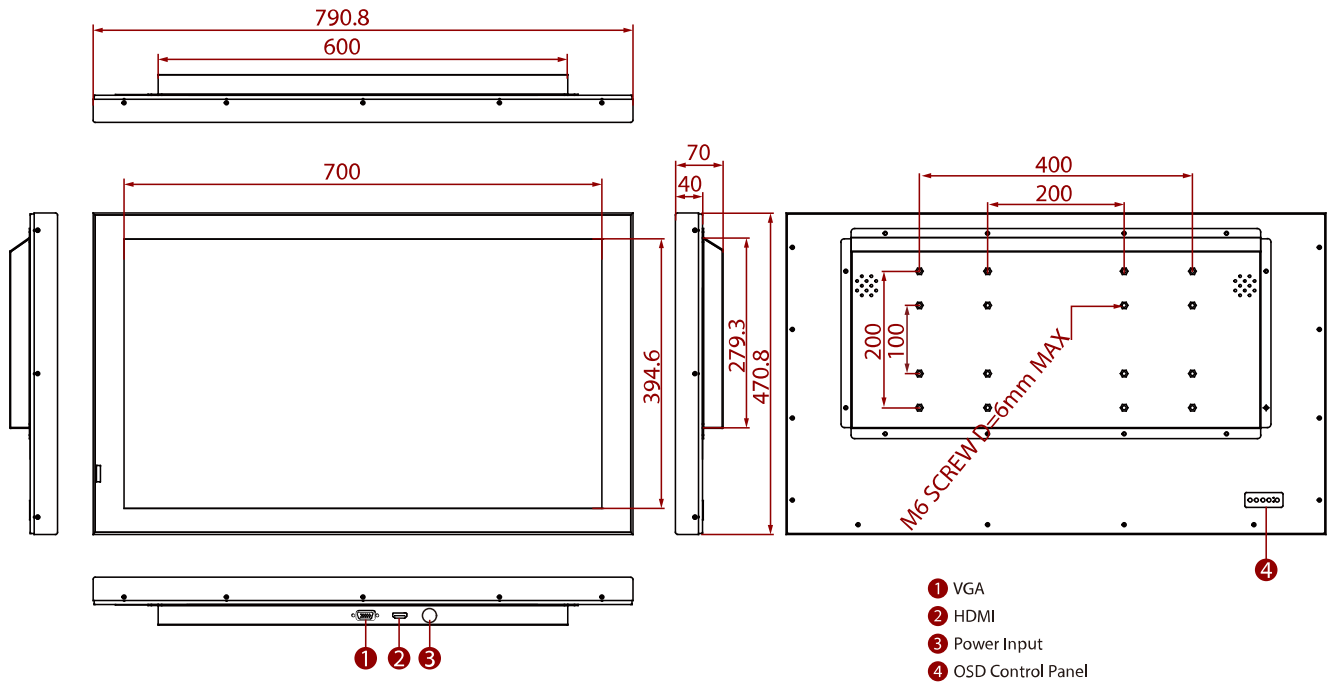

W32L300-CHA3TR

32" 機箱式半透射顯示器

KEY FEATURES

- 32", 1920 x 1080
- VGA和HDMI輸入
- 機箱式
- VESA支架
- 半透射式

SPECIFICATIONS

| 顯示器 | | | |
|------|--|------|--|
| 解析度 | 1920x1080 | 尺寸 | 32 inches |
| 對比度 | 4000:1 | 面版亮度 | 400 nits |
| 色階 | 16.7M Colors | 可視角 | 89,89,89,89 |
| 可視區 | 698.4 x 392.85 mm | 類型 | Protection Glass |
| 環境 | | | |
| 工作濕度 | 10% to 90% (non-condensing) | 工作溫度 | 0~50°C |
| 儲存溫度 | -10~60°C | | |
| 認證 | | | |
| 認證 | CE, FCC | | |
| 訊號埠 | | | |
| 影像 | 1 x VGA 1 x HDMI (Optional) 1 x DVI (Optional) | 音訊 | Audio line in (3.5mm) (Optional) 2 x Speaker (Optional) |
| 機構 | | | |
| 外觀尺寸 | 790.8 x 470.8 x 70 mm | 安裝 | VESA Mount |
| 外殼 | Metal | 冷卻系統 | Fanless Design |
| 配件 | | | |
| 配件 | 1 x VGA cable 1 x HDMI cable 100~240V AC to DC Adapter Power Cord Manual VESA screws(Varies by product) | 配件選配 | Remote Controller (Optional,Varies by product) |
| 電源 | | | |
| 電源規格 | 24V DC in | | |
| 控制 | | | |
| 按鈕 | 5 Keys: -, +, Power, Esc, Enter | | |

DIMENSIONS UNIT:MM

Winmate W32L300-CHA3TR

NOTE

1. This is a simplified drawing and some components are not marked in detail.
2. Please contact our sales representative if you need further product information.
3. All specifications are subject to change without prior notice.
4. The product shown in this datasheet is a standard model. For diagrams that contain customized or optional I/O, please contact the Winmate Sales Team for more information.