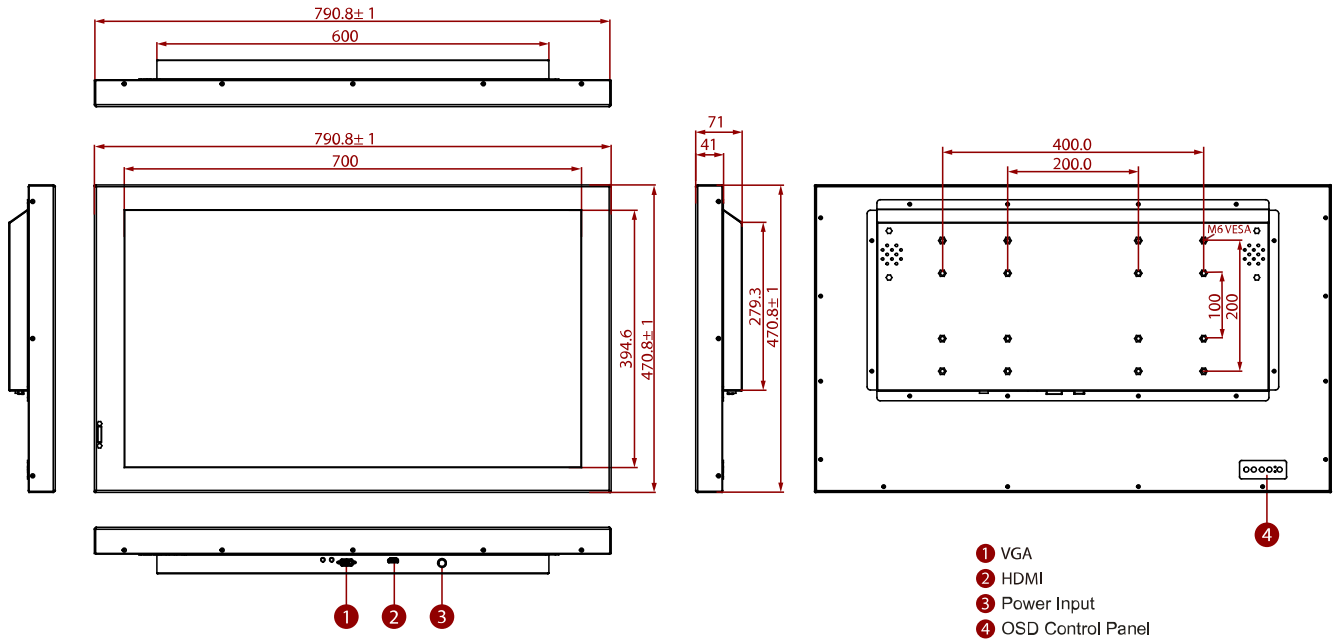

W32L300-CHA3HB

32" 機箱式高亮顯示器

KEY FEATURES

- 32", 1920 x 1080
- VGA和HDMI輸入
- 機箱式
- VESA支架
- 高亮度

SPECIFICATIONS

顯示器			
解析度	1920x1080	尺寸	32 inches
對比度	4000:1	面版亮度	1500 nits
色階	16.7M Colors	可視角	89,89,89,89
可視區	698.4 x 392.85 mm	類型	Protection Glass
環境			
工作濕度	10% to 90% (non-condensing)	工作溫度	0~50°C
儲存溫度	-10~60°C		
認證			
認證	CE, FCC		
訊號埠			
USB埠	1 x USB for Touch Screen	影像	1 x VGA 1 x HDMI (Optional) 1 x DVI (Optional)
音訊	Audio line in (3.5mm) (Optional) 2 x Speaker (Optional)		
機構			
外觀尺寸	790.8 x 470.8 x 71 mm	安裝	VESA Mount
外殼	Metal	冷卻系統	Fanless Design
配件			
配件	1 x VGA cable 1 x HDMI cable 100~240V AC to DC Adapter Power Cord Manual VESA screws(Varies by product)	配件選配	Remote Controller (Optional,Varies by product)
電源			
電源規格	24V DC in		
控制			
按鈕	5 Keys: -, +, Power, Esc, Enter		

DIMENSIONS UNIT:MM

Winmate W32L300-OFA3HB

NOTE

1. This is a simplified drawing and some components are not marked in detail.
2. Please contact our sales representative if you need further product information.
3. All specifications are subject to change without prior notice.
4. The product shown in this datasheet is a standard model. For diagrams that contain customized or optional I/O, please contact the Winmate Sales Team for more information.