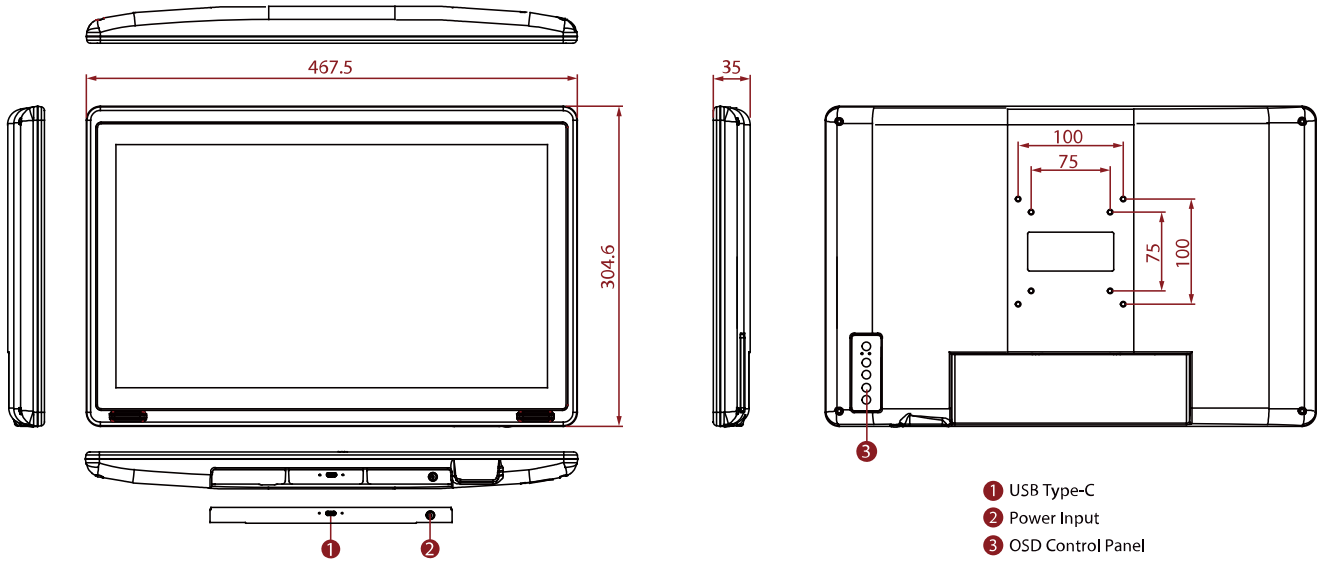

W18L100-PTA2-C

18.5" USB Type-C機箱式顯示器

KEY FEATURES

- 18.5", 1366 x 768
- USB Type-C連接器
- 機箱式設計
- VESA支架
- 投射電容觸控

SPECIFICATIONS

顯示器			
解析度	1366x768	尺寸	18.5 inches
對比度	1000:1	面版亮度	450 nits
色階	16.7M Colors	可視角	85,85,80,80
可視區	409.8X230.4 mm	類型	Projected Capacitive Multi Touch Screen Protection Glass (Optional)
環境			
工作濕度	10% to 90% (non-condensing)	工作溫度	0~50°C
儲存溫度	-10~60°C		
認證			
認證	CE, FCC		
訊號埠			
USB埠	1 x USB Type-C Connector	音訊	2 x Speaker (Optional)
機構			
外觀尺寸	467.5 x 304.6 x 35 mm	安裝	VESA Mount
外殼	Plastic	冷卻系統	Fanless Design
配件			
配件	User Manual	配件選配	Lockable USB-C to Standard USB-C Cable (Optional) Waterproof USB-C to Standard USB-C Cable (Optional) Dual-side Lockable USB Type-C Cable (Optional)
電源			
電源規格	12V DC input		
控制			
按鈕	5 Keys: -, +, Power, Esc, Enter		

DIMENSIONS UNIT:MM

NOTE

1. This is a simplified drawing and some components are not marked in detail.
2. The product shown in this datasheet is a standard model. For diagrams that contain customized or optional I/O, please contact the Winmate Sales Team for more information.
3. All specifications are subject to change without prior notice.