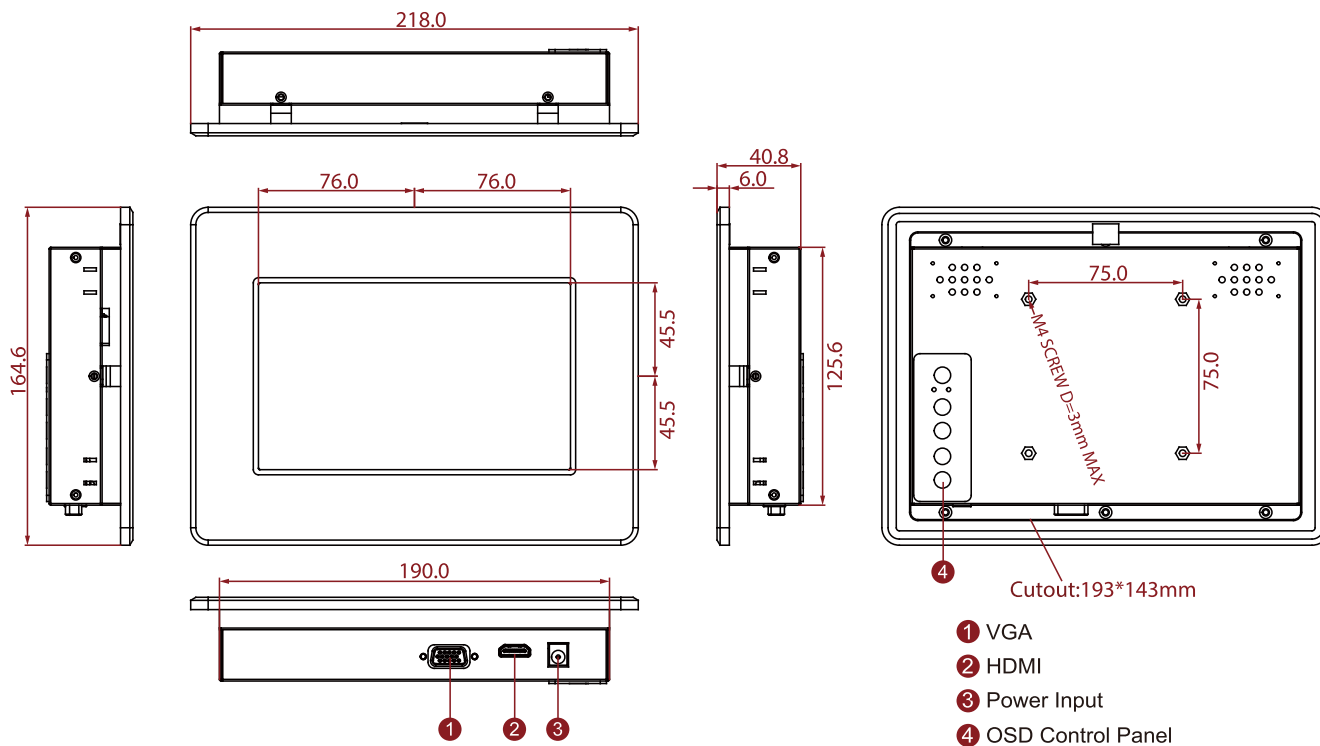

W07T700-IPO1HB

7.4" 前面板IP65高亮顯示器

KEY FEATURES

- 7.4", 1024 x 600
- VGA和HDMI輸入
- 面板安裝
- VESA支架
- 高亮度
- 前面板IP65防水防塵

SPECIFICATIONS

顯示器			
解析度	1024x600	尺寸	7 inches
對比度	700:1	面版亮度	1000 nits
色階	16.2M Colors	可視角	75,75,75,70
可視區	153.6x90 mm	類型	Resistive Touch Screen Protection Glass w/o Touch Function (Optional)
環境			
工作濕度	10% to 90% (non-condensing)	工作溫度	0~50°C
儲存溫度	-10~60°C		
認證			
認證	CE, FCC		
訊號埠			
USB埠	1 x USB for Touch Screen	影像	1 x VGA 1 x HDMI (Optional) 1 x DVI (Optional)
音訊	Audio line in (3.5mm) + 2 x Speaker (Optional)		
機構			
外觀尺寸	218 x 164.6 x 60.8 mm	安裝	VESA Mount/ Panel Mount
外殼	Metal	冷卻系統	Fanless Design
配件			
配件	1 x VGA cable 1 x HDMI cable 100~240V AC to DC Adapter Power Cord Manual VESA screws(Varies by product)	配件選配	Remote Controller (Optional,Varies by product)
電源			
電源規格	12V DC input		
控制			
按鈕	5 Keys: -, +, Power, Esc, Enter		

Winmate W07T700-IPO1HB

NOTE

1. This is a simplified drawing and some components are not marked in detail.
2. Please contact our sales representative if you need further product information.
3. All specifications are subject to change without prior notice.
4. The product shown in this datasheet is a standard model. For diagrams that contain customized or optional I/O, please contact the Winmate Sales Team for more information.