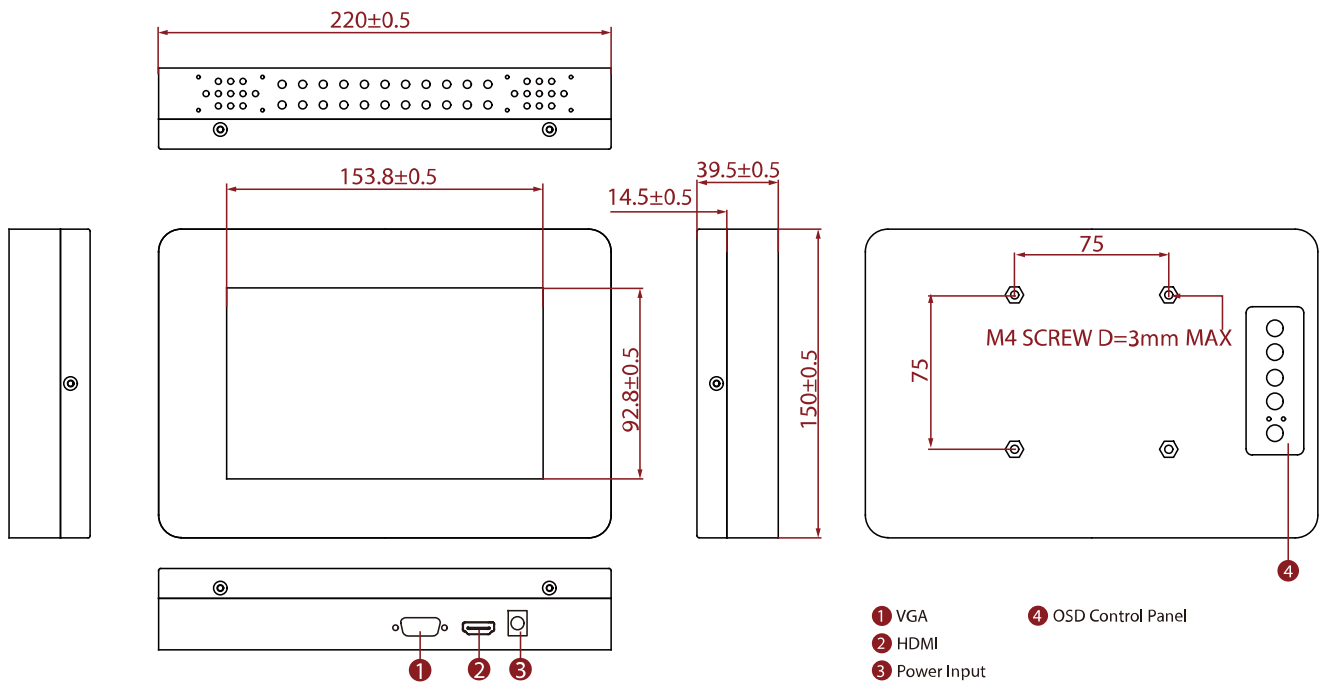

W07T700-CHA4TR

7" 機箱式半透射顯示器

KEY FEATURES

- 7", 800 x 480
- VGA和HDMI輸入
- 機箱式
- VESA支架
- 半透射式

SPECIFICATIONS

顯示器			
解析度	800x480	尺寸	7.0 inches
對比度	1000:1	面版亮度	500 nits
色階	16.2M Colors	可視角	80,80,80,80
可視區	152.4x91.44 mm	類型	Resistive Touch Screen Protection Glass w/o Touch Function (Optional)
環境			
工作濕度	10% to 90% (non-condensing)	工作溫度	0~50°C
儲存溫度	-10~60°C		
認證			
認證	CE, FCC		
訊號埠			
USB埠	1 x USB for Touch Screen	影像	1 x VGA 1 x HDMI (Optional) 1 x DVI (Optional)
音訊	Audio line in (3.5mm) + 2 x Speaker (Optional)		
機構			
外觀尺寸	220 x 150 x 39.5 mm	安裝	VESA Mount
外殼	Metal	冷卻系統	Fanless Design
配件			
配件	1 x VGA cable 1 x HDMI cable 100~240V AC to DC Adapter Power Cord Manual VESA screws(Varies by product)	配件選配	Remote Controller (Optional,Varies by product)
電源			
電源規格	12V DC input		
控制			
按鈕	5 Keys: -, +, Power, Esc, Enter		

DIMENSIONS UNIT:MM

Winmate W07T700-CHA4TR

NOTE

1. This is a simplified drawing and some components are not marked in detail.
2. Please contact our sales representative if you need further product information.
3. All specifications are subject to change without prior notice.
4. The product shown in this datasheet is a standard model. For diagrams that contain customized or optional I/O, please contact the Winmate Sales Team for more information.