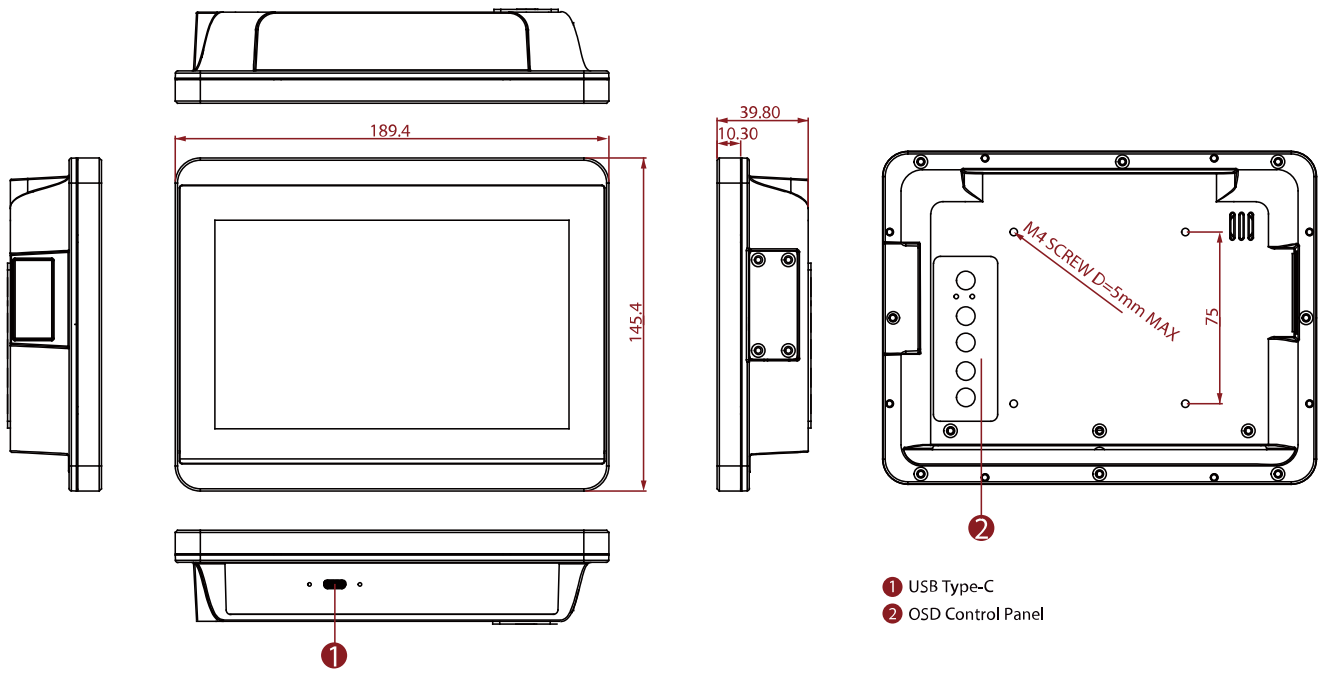

W07L100-GCT1-C

7" USB Type-C機箱式顯示器

KEY FEATURES

- 7", 1024 x 600
- USB Type-C連接器
- 機箱式設計
- VESA支架
- PCAP觸控螢幕

SPECIFICATIONS

顯示器			
解析度	1024x600	尺寸	7.0 inches
對比度	500:1	面版亮度	320 nits
色階	16.7M Colors	可視角	75,75,75,70
類型	Projected Capacitive Multi Touch Screen Protection Glass (Optional)		
環境			
工作濕度	10% to 90% (non-condensing)	工作溫度	0~50°C
儲存溫度	-10~60°C		
認證			
認證	CE, FCC		
訊號埠			
USB埠	1 x USB Type-C Connector	音訊	1 x Speaker (Optional)
機構			
外觀尺寸	189.4 x 145.4 x 39.8 mm	安裝	VESA Mount/ Panel Mount
外殼	Aluminum	冷卻系統	Fanless Design
配件			
配件	User Manual	配件選配	Lockable USB-C to Standard USB-C Cable (Optional) Waterproof USB-C to Standard USB-C Cable (Optional) Dual-side Lockable USB Type-C Cable (Optional)
電源			
電源規格	USB Type-C Alt mode (5V/3A)		
控制			
按鈕	5 Keys: -, +, Power, Esc, Enter		

DIMENSIONS UNIT:MM

NOTE

1. This is a simplified drawing and some components are not marked in detail.
2. The product shown in this datasheet is a standard model. For diagrams that contain customized or optional I/O, please contact the Winmate Sales Team for more information.
3. All specifications are subject to change without prior notice.