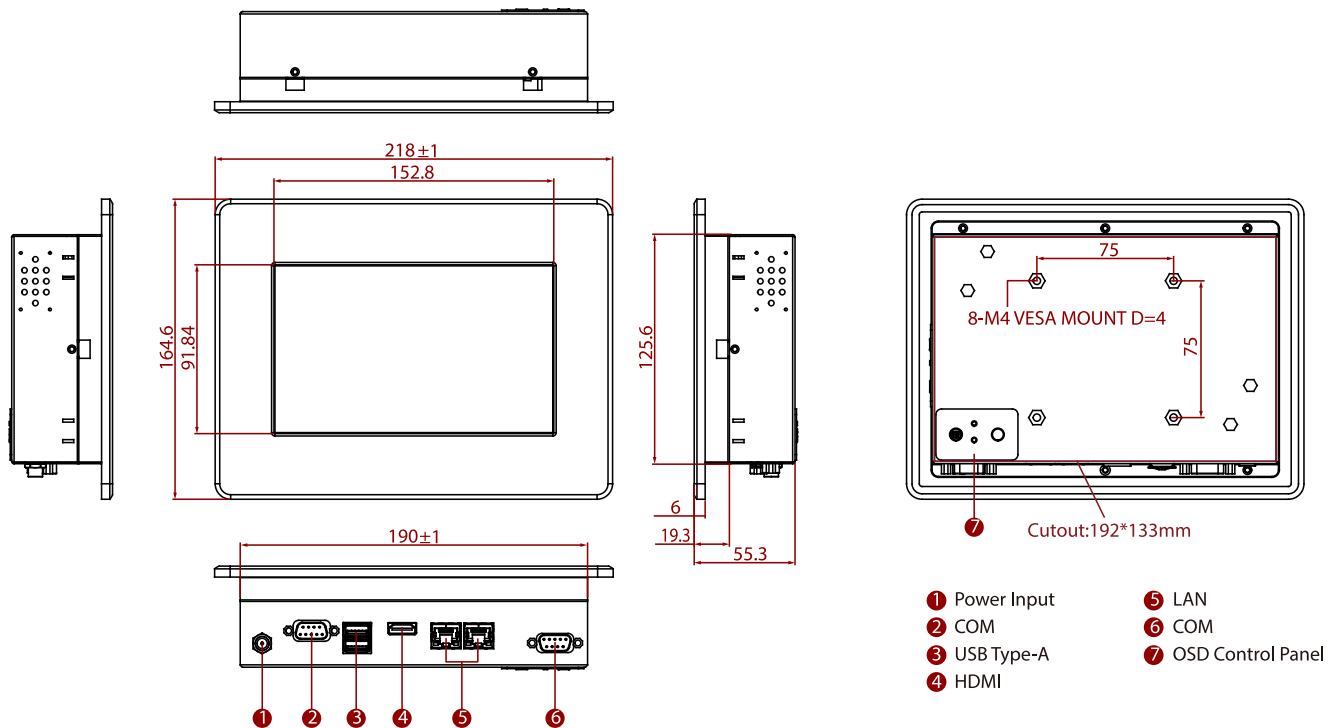

亮度旋鈕	1 x Brightness Adjustment Knob	mini PCIe	1 x Mini PCIe(For WLAN)
控制			
按鈕	1 x Power Button 1 x Reset Button		
配件			
配件	100~240V AC to DC Adapter Power Cord Driver CD & Manual VESA screws Mounting clips		
電源			
電源規格	12V DC	電源適配器	12V 50W

DIMENSIONS UNIT:MM

Winmate W07IB3S-PMT1

NOTE

1. This is a simplified drawing and some components are not marked in detail.
2. Please contact our sales representative if you need further product information.
3. All specifications are subject to change without prior notice.
4. The product shown in this datasheet is a standard model. For diagrams that contain customized or optional I/O, please contact the Winmate Sales Team for more information.