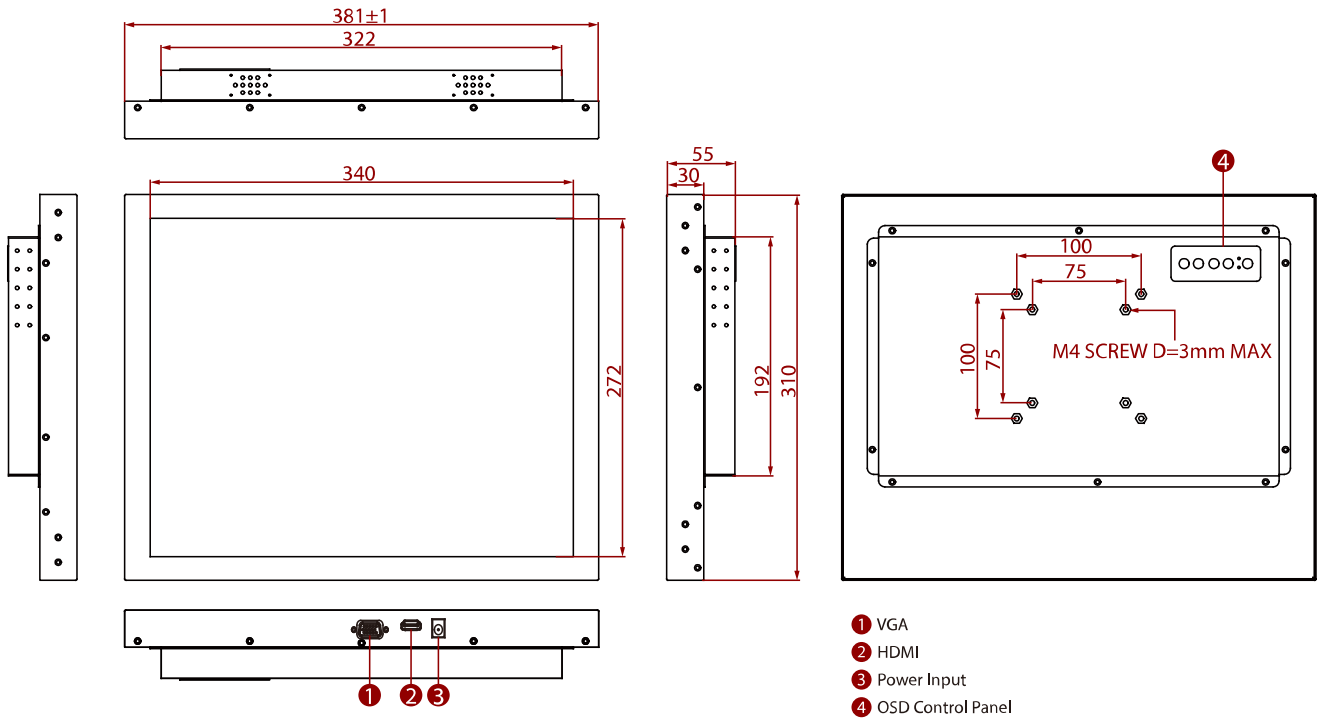

R17L500-CHA1WT

17" 機箱式寬溫顯示器

KEY FEATURES

- 17", 1280 x 1024
- VGA和HDMI輸入
- 機箱式
- VESA支架
- 寬溫範圍-20~60°C

SPECIFICATIONS

顯示器			
解析度	1280x1024	尺寸	17 inches
對比度	1000:1	面版亮度	350 nits
色階	16.7M Colors	可視角	85,85,80,80
可視區	337.920x270.336 mm	類型	Resistive Touch Screen Protection Glass w/o Touch Function (Optional)
環境			
工作濕度	30% to 90% (non-condensing)	工作溫度	-20~60°C
儲存溫度	-25~65°C		
認證			
認證	CE, FCC		
訊號埠			
USB埠	1 x USB for Touch Screen	影像	1 x VGA 1 x HDMI (Optional) 1 x DVI (Optional)
音訊	Audio line in (3.5mm) (Optional) 2 x Speaker (Optional)		
機構			
外觀尺寸	381 x 272 x 55 mm	安裝	VESA Mount
外殼	Metal	冷卻系統	Fanless Design
配件			
配件	1 x VGA cable 1 x HDMI cable 100~240V AC to DC Adapter Power Cord Manual VESA screws(Varies by product)	配件選配	Remote Controller (Optional,Varies by product)
電源			
電源規格	12V DC input		
控制			
按鈕	5 Keys: - , + , Power , Esc , Enter		

DIMENSIONS UNIT:MM

Winmate R17L500-CHA1WT

NOTE

1. This is a simplified drawing and some components are not marked in detail.
2. Please contact our sales representative if you need further product information.
3. All specifications are subject to change without prior notice.
4. The product shown in this datasheet is a standard model. For diagrams that contain customized or optional I/O, please contact the Winmate Sales Team for more information.