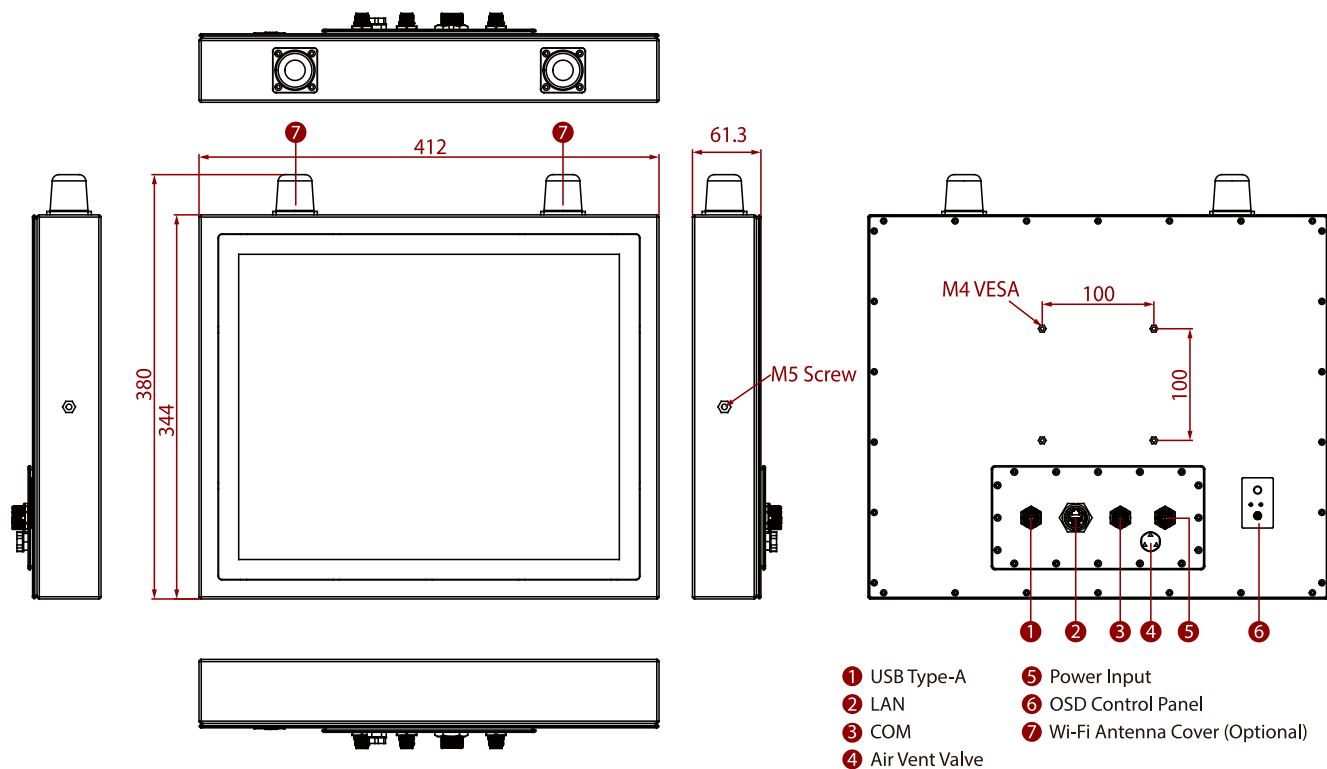

SPECIFICATIONS

顯示器			
解析度	1280x1024	尺寸	17 inches
對比度	1000:1	面版亮度	350 nits
可視角	85,85,80,80	可視區	337.920x270.336 mm
類型	Projected Capacitive Multi Touch Screen		
系統規格			
處理器	Intel® Core™ i5-7200U (3M Cache, up to 3.10 GHz) Intel® Core™ i5-7300U (3M Cache, up to 3.50 GHz)	記憶體	1 x SO-DIMM, DDR4 2133 MHz, 4GB 8GB (Optional) 16GB (Optional)
儲存空間	1 x M.2 2242 SSD 128GB M.2 2242 SSD up to 512GB (Optional)	以太網控制器	Intel® Ethernet Controller I211-AT + Intel® Ethernet Connection I219-LM
安全支援	TPM 2.0	作業系統	Windows 10 IoT Enterprise (Optional) Linux Ubuntu 18.04 (Optional)
無線通訊網路	Support (Optional)	藍牙	Support (Optional)
機構			
外觀尺寸	412 x 344 x 61.3 mm	安裝	VESA Mount Yoke Mount
外殼	Stainless Housing	冷卻系統	Fanless design
環境			
工作濕度	10% to 90% (non-condensing)	工作溫度	0~45°C
儲存溫度	-20~60°C	IP防水等級	IP69K
認證			
認證	CE, FCC		
訊號埠			
電源輸入	1 x M12 waterproof connector for 12V DC	USB埠	1x M12 waterproof connector for 2 x USB2.0
序列埠	1 x M12 waterproof connector for RS232	有線網路	1 x waterproof Giga LAN RJ45 connector
指示燈	1 x LED Indicator for power 1 x LED Indicator for storage		
控制			
按鈕	1 x Power Button 1 x Reset Button		

電源規格 12V DC (M12 type)

DIMENSIONS UNIT:MM

Winmate R17IK3S-SPM169

NOTE

1. This is a simplified drawing and some components are not marked in detail.
2. The product shown in this datasheet is a standard model. For diagrams that contain customized or optional I/O, please contact the Winmate Sales Team for more information.
3. All specifications are subject to change without prior notice.