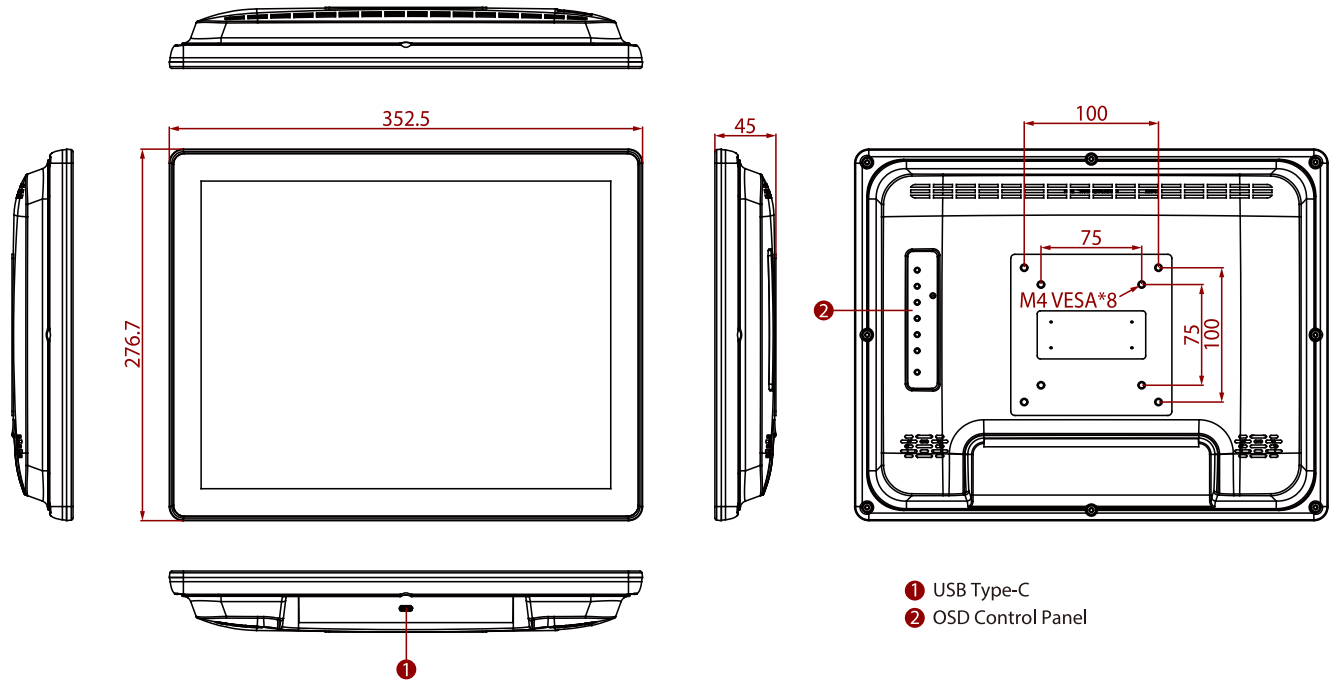

Winmate R15L600-PTC3-C

- ① USB Type-C
- ② OSD Control Panel

NOTE

1. This is a simplified drawing and some components are not marked in detail.
2. The product shown in this datasheet is a standard model. For diagrams that contain customized or optional I/O, please contact the Winmate Sales Team for more information.
3. All specifications are subject to change without prior notice.