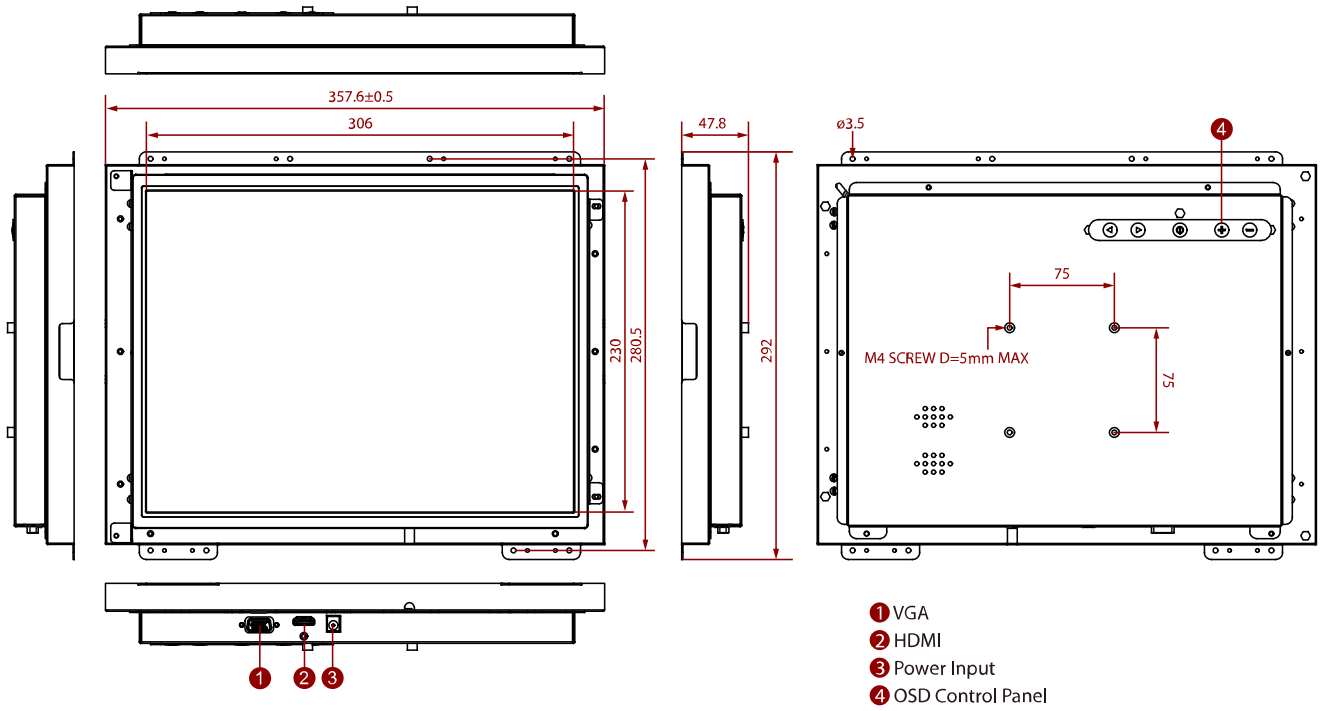

Winmate R15L600-OFC3

NOTE

1. This is a simplified drawing and some components are not marked in detail.
2. Please contact our sales representative if you need further product information.
3. All specifications are subject to change without prior notice.
4. The product shown in this datasheet is a standard model. For diagrams that contain customized or optional I/O, please contact the Winmate Sales Team for more information.