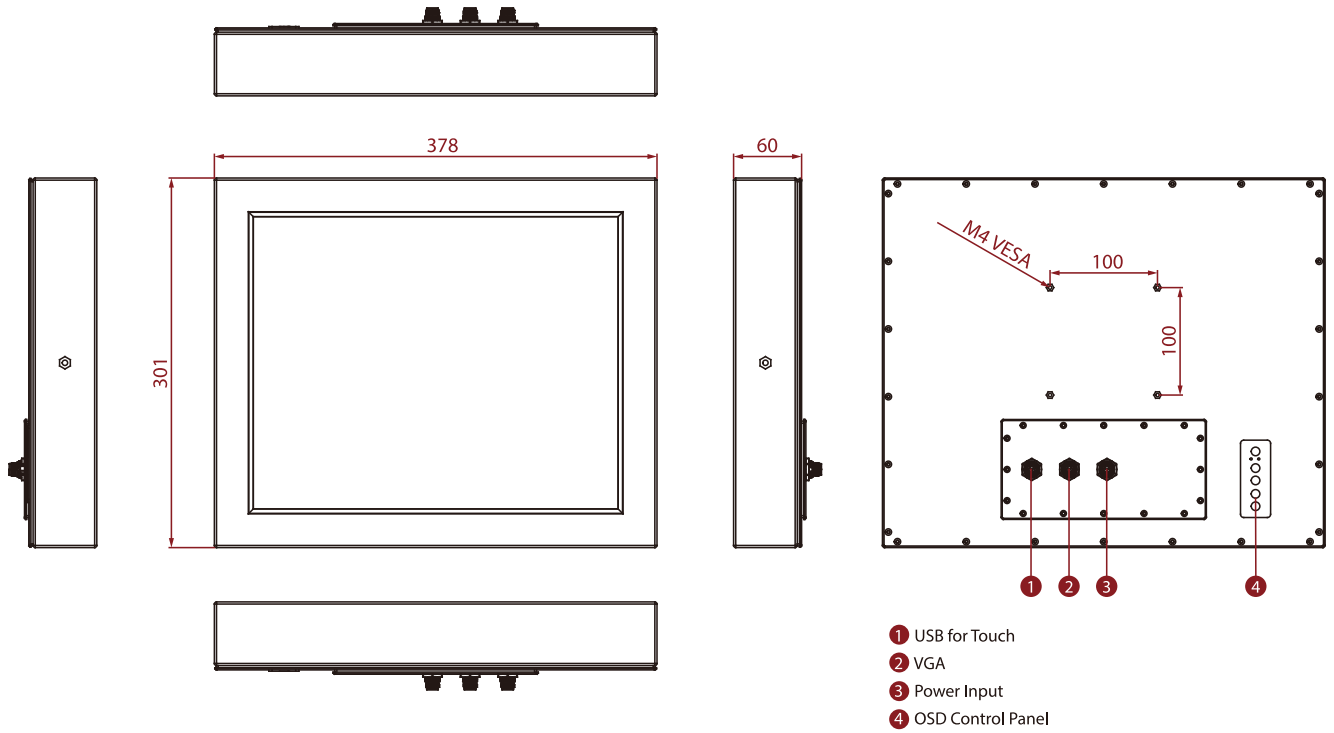

External VGA cable with waterproof connector
Waterproof caps
Manual
VESA screws

External DVI cable with waterproof connector (Optional)
External USB cable with waterproof connector for touchscreen control (Optional)
External RS232 cable with waterproof connector for touchscreen control (Optional)

電源

電源規格 12V DC (M12 type)

DIMENSIONS UNIT:MM

Winmate R15L600-65C3

NOTE

1. This is a simplified drawing and some components are not marked in detail.
2. Please contact our sales representative if you need further product information.
3. All specifications are subject to change without prior notice.
4. The product shown in this datasheet is a standard model. For diagrams that contain customized or optional I/O, please contact the Winmate Sales Team for more information.