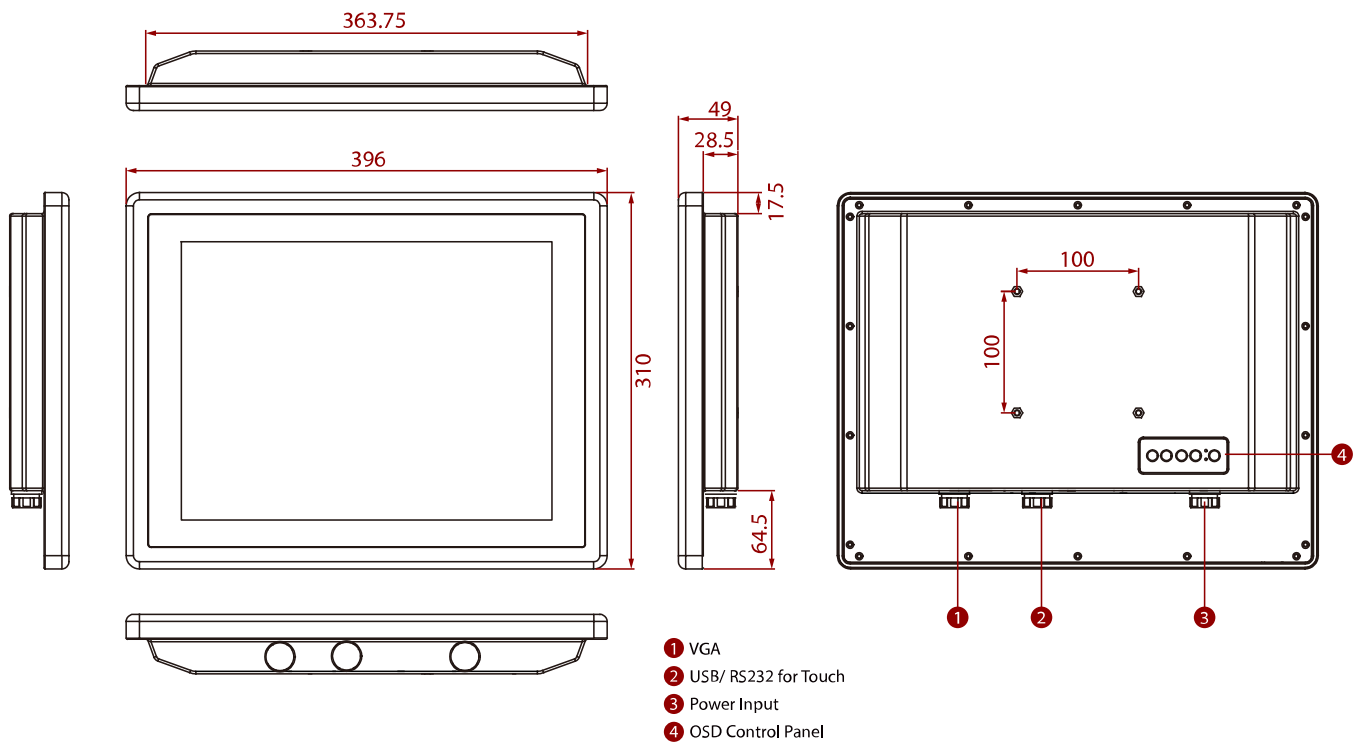

R15L600-65A1FTP

15" IP65 投射電容機箱式不銹鋼顯示器

KEY FEATURES

- 符合NEMA 4 IP65
- 堅固且無風扇的設計可確保可靠的運行
- 無風扇冷卻系統和超低功耗
- 不銹鋼外殼, 適用於食品和醫療行業
- 特殊的平面觸控設計易於維護
- 投射電容式觸控
- 光學貼合(可選)

SPECIFICATIONS

顯示器			
解析度	1024x768	尺寸	15 inches
對比度	2500:1	面版亮度	500 nits
色階	16.7M Colors	可視角	88,88,88,88
可視區	304.1x228.1 mm	類型	Projected Capacitive Multi Touch Screen
機構			
外觀尺寸	396 x 310 x 49 mm	安裝	VESA Mount
外殼	Stainless Housing	冷卻系統	Fanless design
環境			
工作濕度	10% to 90% (non-condensing)	工作溫度	0~45°C
儲存溫度	-20~60°C	IP防水等級	IP65
認證			
認證	CE, FCC		
訊號埠			
電源輸入	1 x M12 waterproof connector for 12V DC	USB埠	1x M12 waterproof connector for touch screen control
序列埠	1 x M12 type connector for RS232 remote control (Optional)	影像	1x M12 type connector for VGA input
指示燈	1 x LED Indicator for power 1 x LED Indicator for status		
控制			
按鈕	1 x Power Button 1 x Adjust up button 1 x Adjust down button 1 x ESC (Auto) button 1 x OK (Menu) button		
配件			
配件	External VGA cable with waterproof connector Waterproof caps Manual VESA screws 100~240V AC to DC Adapter with waterproof connector Power Cord	配件選配	External COM cable with waterproof connector for remote control (Optional)

電源

電源規格

12V DC (M12 type)

DIMENSIONS UNIT:MM

Winmate R15L600-65A1FTP

NOTE

1. This is a simplified drawing and some components are not marked in detail.
2. Please contact our sales representative if you need further product information.
3. All specifications are subject to change without prior notice.
4. The product shown in this datasheet is a standard model. For diagrams that contain customized or optional I/O, please contact the Winmate Sales Team for more information.