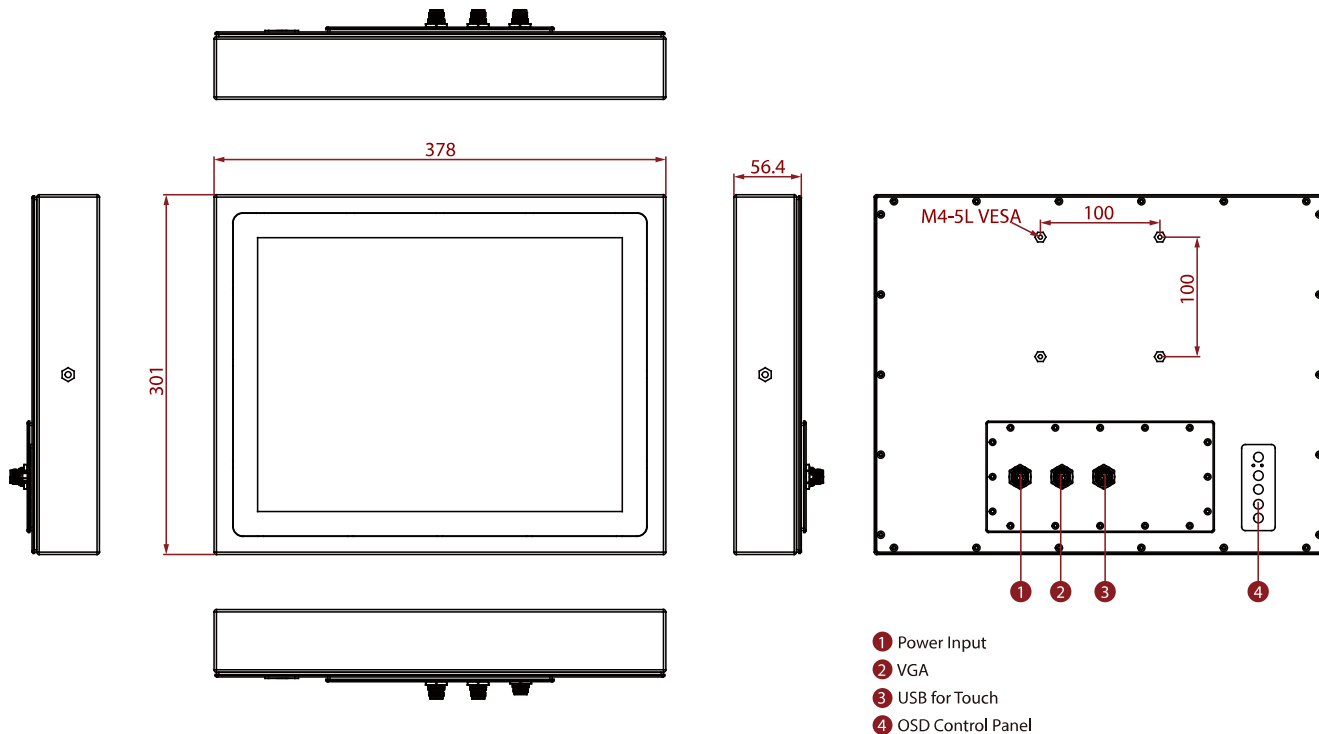

R15L100-SPC3

15" IP65 投射電容機箱式不銹鋼顯示器

KEY FEATURES

- 15", 1280 x 1024
- 支持VESA / YOKE安裝
- 機箱式設計
- 不銹鋼外殼SUS 316 / AISI 316
- 完整IP65防水防塵
- 光學貼合(可選)

SPECIFICATIONS

顯示器			
解析度	1024x768	尺寸	15 inches
對比度	2000:1	面版亮度	300 nits
色階	16.2M Colors	可視角	88,88,88,88
可視區	304.1x228.1 mm	類型	Projected Capacitive Multi Touch Screen
機構			
外觀尺寸	378 x 301 x 56.4 mm	安裝	VESA Mount Yoke Mount
外殼	Stainless Housing	冷卻系統	Fanless design
環境			
工作濕度	10% to 90% (non-condensing)	工作溫度	0~45°C
儲存溫度	-20~60°C	IP防水等級	IP65
認證			
認證	CE, FCC		
訊號埠			
USB埠	1 x M12 waterproof connector for touch screen control	影像	1x M12 type connector for VGA input 1x waterproof connector for DVI input (Optional) 1x waterproof connector for HDMI input (Optional)
指示燈	1 x LED Indicator for power 1 x LED Indicator for status		
控制			
按鈕	1 x Power Button 1 x Adjust up button 1 x Adjust down button 1 x ESC (Auto) button 1 x OK (Menu) button		
配件			
配件	100~240V AC to DC Adapter with waterproof connector Power Cord External USB cable with waterproof connector for touchscreen control External VGA cable with waterproof connector Waterproof caps Manual	配件選配	External HDMI cable with waterproof connector (Optional) External DVI cable with waterproof connector (Optional)

電源

電源規格 12V DC (M12 type)

DIMENSIONS UNIT:MM

Winmate R15L100-SPC3

NOTE

1. This is a simplified drawing and some components are not marked in detail.
2. Please contact our sales representative if you need further product information.
3. All specifications are subject to change without prior notice.
4. The product shown in this datasheet is a standard model. For diagrams that contain customized or optional I/O, please contact the Winmate Sales Team for more information.