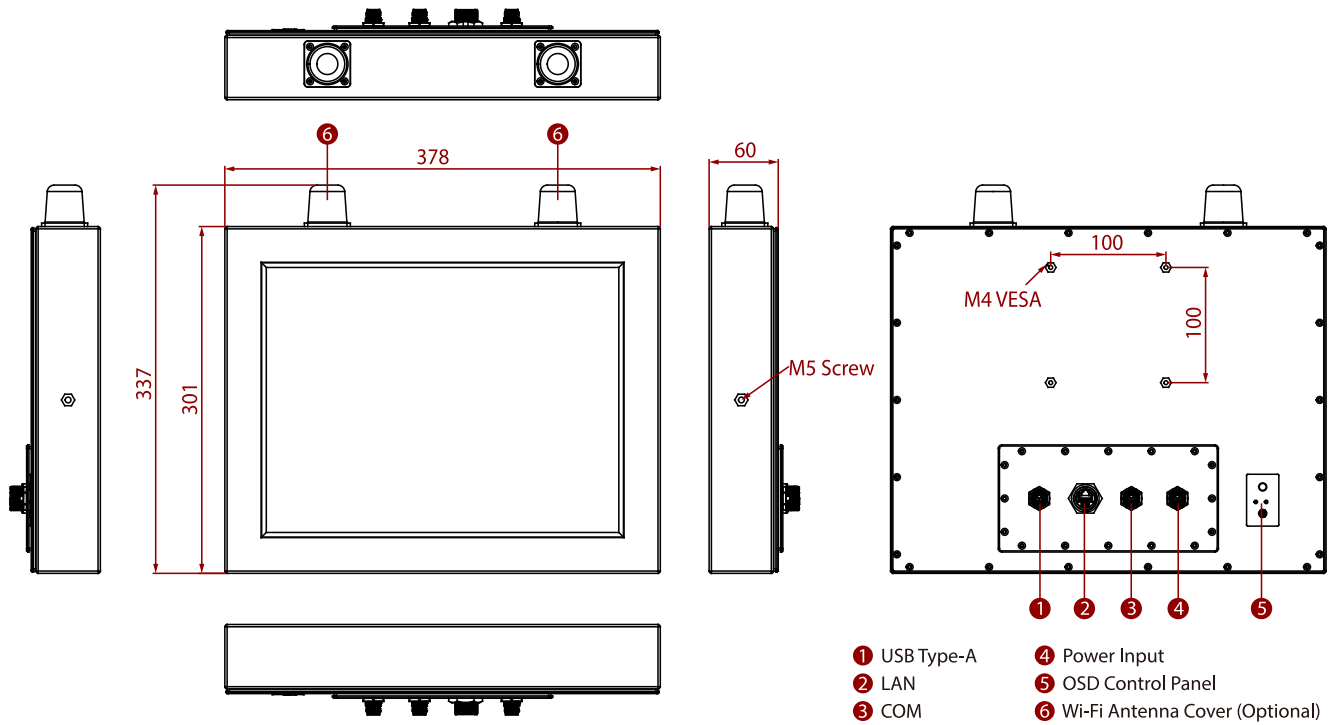

SPECIFICATIONS

顯示器			
解析度	1024x768	尺寸	15 inches
對比度	2000:1	面版亮度	300 nits
可視角	88,88,88,88	可視區	304.1x228.1 mm
類型	Resistive Touch Screen Protection Glass Without Touch Function (Optional)		
系統規格			
處理器	Intel® Core™ i5-7200U (3M Cache, up to 3.10 GHz) Intel® Core™ i5-7300U (3M Cache, up to 3.50 GHz)	記憶體	1 x SO-DIMM, DDR4 2133 MHz, 4GB 8GB (Optional) 16GB (Optional)
儲存空間	1 x M.2 2242 SSD 128GB M.2 2242 SSD up to 512GB (Optional)	以太網控制器	Intel® Ethernet Controller I211-AT + Intel® Ethernet Connection I219-LM
安全支援	TPM 2.0	作業系統	Windows 10 IoT Enterprise (Optional) Linux Ubuntu 18.04 (Optional)
無線通訊網路	Support (Optional)	藍牙	Support (Optional)
機構			
外觀尺寸	378 x 301 x 60 mm	安裝	VESA Mount Yoke Mount
外殼	Stainless Housing	冷卻系統	Fanless design
環境			
工作濕度	10% to 90% (non-condensing)	工作溫度	0~45°C
儲存溫度	-20~60°C	IP防水等級	IP65
認證			
認證	CE, FCC		
訊號埠			
電源輸入	1 x M12 waterproof connector for 12V DC	USB埠	1x M12 waterproof connector for 2 x USB2.0
序列埠	1 x M12 waterproof connector for RS232	有線網路	1 x waterproof Giga LAN RJ45 connector
指示燈	1 x LED Indicator for power 1 x LED Indicator for storage		
控制			

按鈕 1 x Power Button
1 x Reset Button

配件

配件 100~240V AC to DC Adapter with waterproof connector
Power Cord
External USB cable with waterproof connector
External COM cable with waterproof connector
External LAN cable with waterproof connector
Waterproof caps
Driver CD & Manual
VESA screws

電源

電源規格 12V DC (M12 type)

DIMENSIONS UNIT:MM

Winmate R15IK3S-65C3

NOTE

1. This is a simplified drawing and some components are not marked in detail.
2. The product shown in this datasheet is a standard model. For diagrams that contain customized or optional I/O, please contact the Winmate Sales Team for more information.
3. All specifications are subject to change without prior notice.