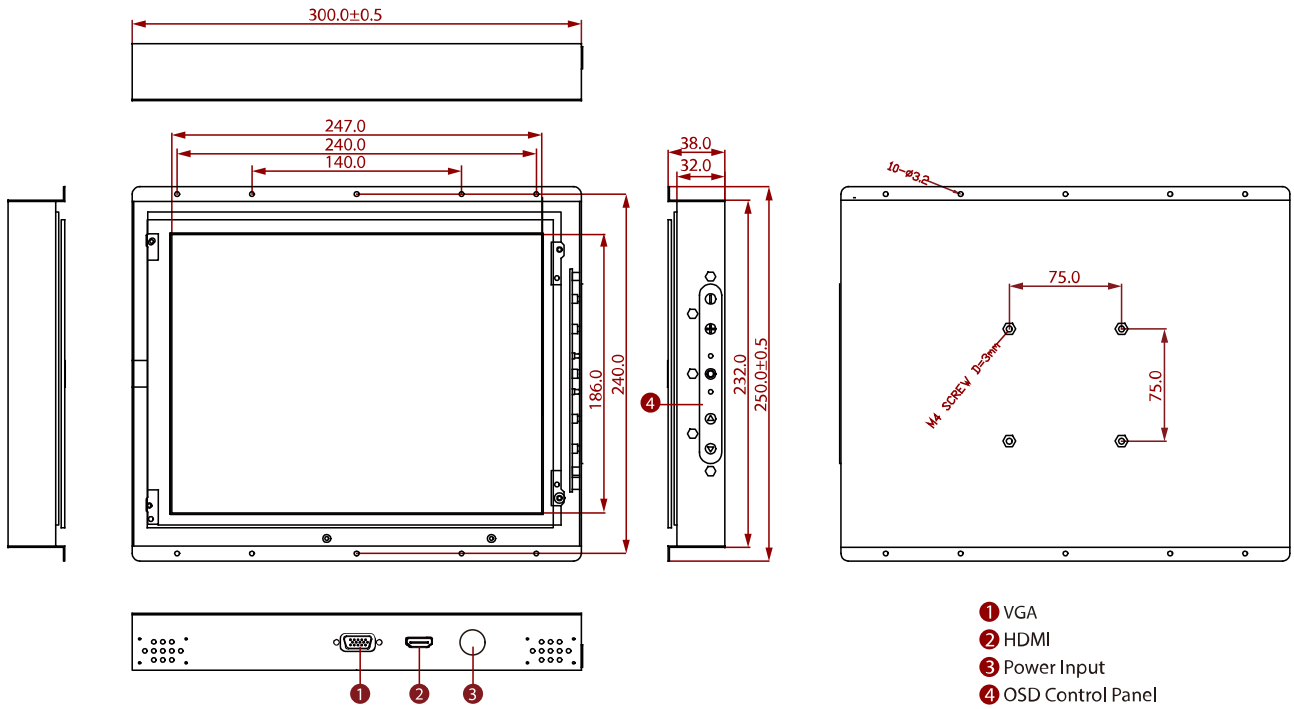

R12T600-OFL1HB

12.1" 開放式架構高亮顯示器

KEY FEATURES

- 12.1", 800 x 600
- VGA和HDMI輸入
- 開放式架構設計
- VESA支架
- 高亮度

SPECIFICATIONS

顯示器			
解析度	800x600	尺寸	12.1 inches
對比度	700:1	面版亮度	1000 nits
色階	16.2M Colors	可視角	80,80,75,65
可視區	246x184.5 mm	類型	Resistive Touch Screen (Optional) Protection Glass w/o Touch Function (Optional) SAW Touch (Surface Acoustic Wave) (Optional)
環境			
工作濕度	10% to 90% (non-condensing)	工作溫度	0~50°C
儲存溫度	-10~60°C		
認證			
認證	CE, FCC		
訊號埠			
USB埠	1 x USB for Touch Screen	影像	1 x VGA 1 x HDMI (Optional) 1 x DVI (Optional)
音訊	Audio line in (3.5mm) + 2 x Speaker (Optional)		
機構			
外觀尺寸	300 x 250 x 38 mm	安裝	VESA Mount/ Panel Mount
外殼	Metal	冷卻系統	Fanless Design
配件			
配件	1 x VGA cable 1 x HDMI cable 100~240V AC to DC Adapter Power Cord Manual VESA screws(Varies by product)	配件選配	Remote Controller (Optional,Varies by product)
電源			
電源規格	12V DC input		
控制			
按鈕	5 Keys: -, +, Power, Esc, Enter		

DIMENSIONS UNIT:MM

Winmate R12T600-OFL1HB

NOTE

1. This is a simplified drawing and some components are not marked in detail.
2. Please contact our sales representative if you need further product information.
3. All specifications are subject to change without prior notice.
4. The product shown in this datasheet is a standard model. For diagrams that contain customized or optional I/O, please contact the Winmate Sales Team for more information.