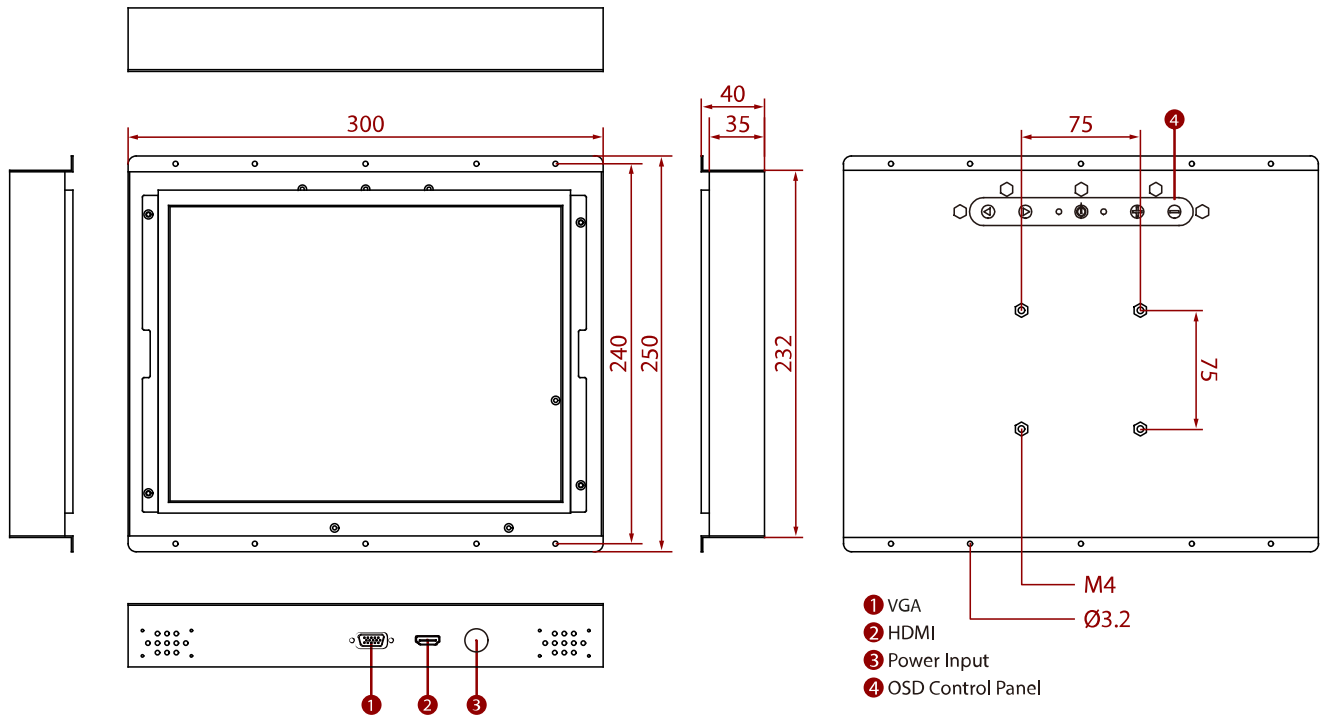

DIMENSIONS UNIT:MM

Winmate R12T600-OFL1

NOTE

1. This is a simplified drawing and some components are not marked in detail.
2. Please contact our sales representative if you need further product information.
3. All specifications are subject to change without prior notice.
4. The product shown in this datasheet is a standard model. For diagrams that contain customized or optional I/O, please contact the Winmate Sales Team for more information.