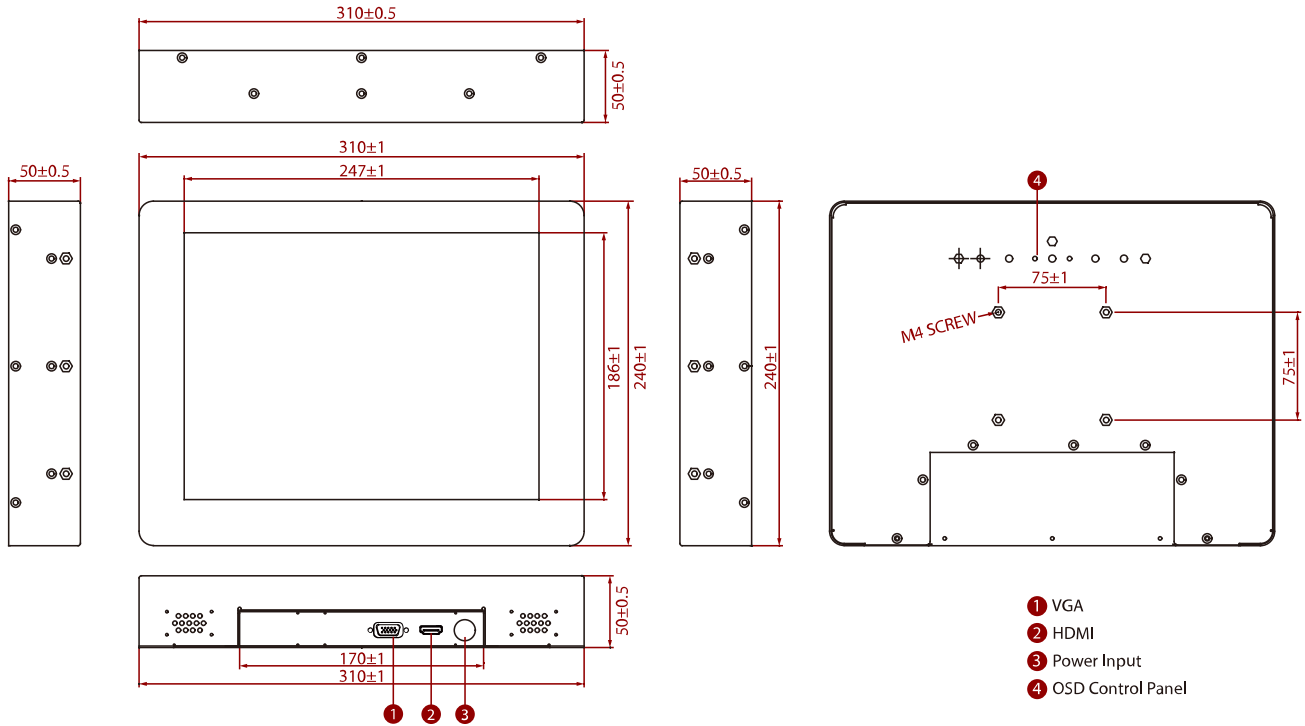

R12L600-RMM2WT

12.1" 後置安裝寬溫顯示器

KEY FEATURES

- 12.1", 1024 x 768解析度
- VGA和HDMI輸入
- 後置安裝設計
- VESA支架
- 寬溫 -20~60°C

SPECIFICATIONS

顯示器			
解析度	1024x768	尺寸	12.1 inches
對比度	700:1	面版亮度	500 nits
色階	16.2M Colors	可視角	89,89,89,89
可視區	245.76 x 184.32 mm	類型	Resistive Touch Screen Protection Glass w/o Touch Function (Optional) SAW Touch (Surface Acoustic Wave) (Optional)
環境			
工作濕度	30% to 90% (non-condensing)	工作溫度	-20~60°C
儲存溫度	-25~65°C		
認證			
認證	CE, FCC		
訊號埠			
USB埠	1 x USB for Touch Screen	影像	1 x VGA 1 x HDMI (Optional) 1 x DVI (Optional)
音訊	Audio line in (3.5mm) (Optional) 2 x Speaker (Optional)		
機構			
外觀尺寸	310 x 240 x 50 mm	安裝	VESA Mount/ Panel Mount
外殼	Metal	冷卻系統	Fanless Design
配件			
配件	1 x VGA cable 1 x HDMI cable 100~240V AC to DC Adapter Power Cord Manual VESA screws(Varies by product)	配件選配	Remote Controller (Optional,Varies by product)
電源			
電源規格	12V DC input		
控制			
按鈕	5 Keys: -, +, Power, Esc, Enter		

DIMENSIONS UNIT:MM

Winmate R12L600-OFM2TR

NOTE

1. This is a simplified drawing and some components are not marked in detail.
2. Please contact our sales representative if you need further product information.
3. All specifications are subject to change without prior notice.
4. The product shown in this datasheet is a standard model. For diagrams that contain customized or optional I/O, please contact the Winmate Sales Team for more information.