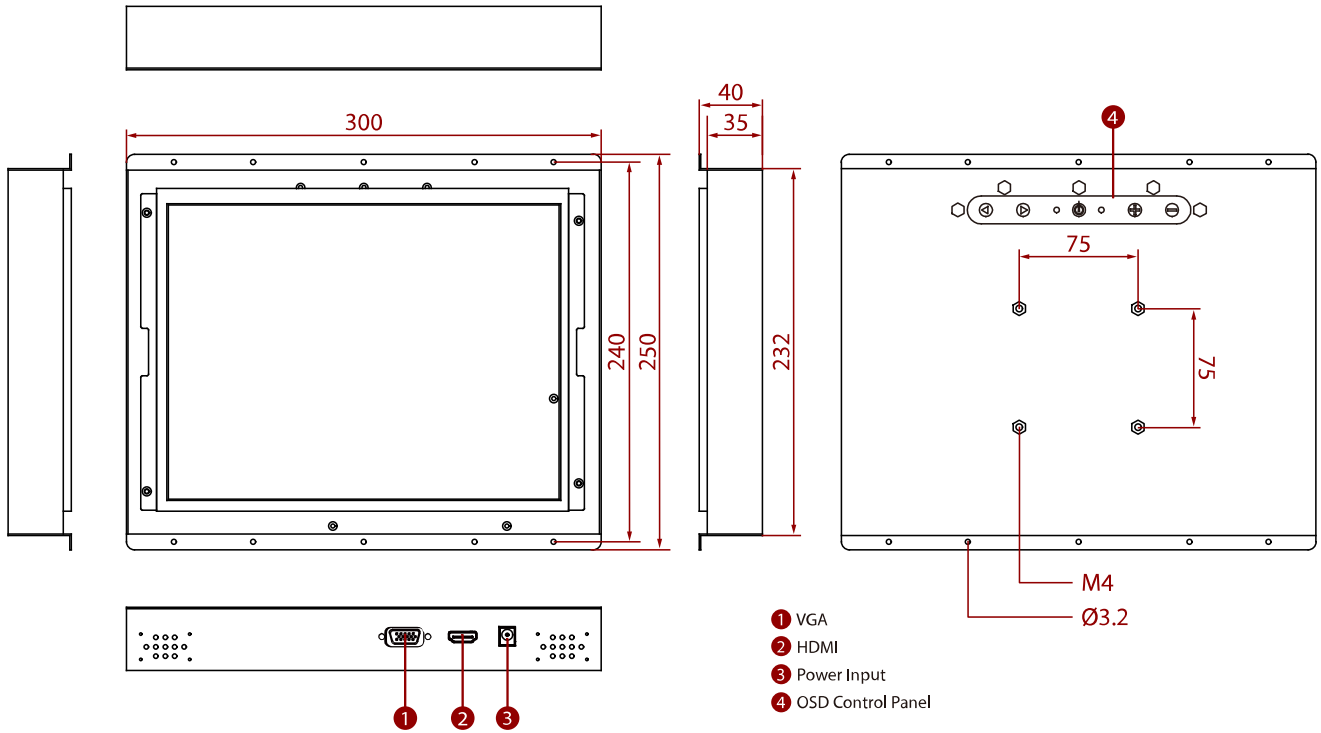

R12L600-OFM2TR

12.1" 開放式架構半透射顯示器

KEY FEATURES

- 12.1", 1024 x 768
- VGA和HDMI輸入
- 開放式架構設計
- VESA支架
- 半透射式

SPECIFICATIONS

顯示器			
解析度	1024x768	尺寸	12.1 inches
對比度	700:1	面版亮度	600 nits
色階	16.2M Colors	可視角	80,80,70,70
可視區	261.12x163.2 mm	類型	Resistive Touch Screen (Optional) Protection Glass w/o Touch Function (Optional) SAW Touch (Surface Acoustic Wave) (Optional)
環境			
工作濕度	10% to 90% (non-condensing)	工作溫度	0~50°C
儲存溫度	-10~60°C		
認證			
認證	CE, FCC		
訊號埠			
USB埠	1 x USB for Touch Screen	影像	1 x VGA 1 x HDMI (Optional) 1 x DVI (Optional)
音訊	Audio line in (3.5mm) + 2 x Speaker (Optional)		
機構			
外觀尺寸	300 x 250 x 40 mm	安裝	VESA Mount/ Panel Mount
外殼	Metal	冷卻系統	Fanless Design
配件			
配件	1 x VGA cable 1 x HDMI cable 100~240V AC to DC Adapter Power Cord Manual VESA screws(Varies by product)	配件選配	Remote Controller (Optional,Varies by product)
電源			
電源規格	12V DC input		
控制			
按鈕	5 Keys: -, +, Power, Esc, Enter		

DIMENSIONS UNIT:MM

Winmate R12L600-OFM2TR

NOTE

1. This is a simplified drawing and some components are not marked in detail.
2. Please contact our sales representative if you need further product information.
3. All specifications are subject to change without prior notice.
4. The product shown in this datasheet is a standard model. For diagrams that contain customized or optional I/O, please contact the Winmate Sales Team for more information.