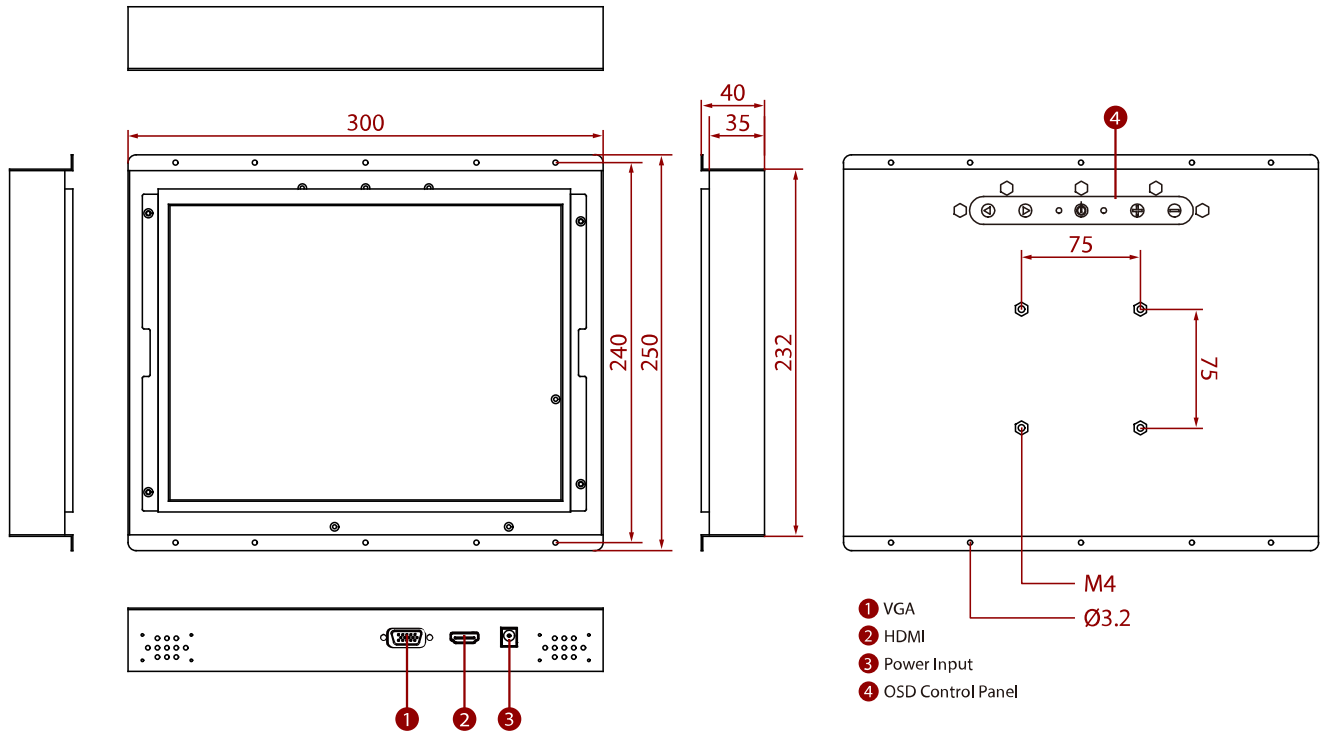

R12L600-OFM2HB

12.1" 開放式架構高亮顯示器

KEY FEATURES

- 12.1", 1024 x 768
- VGA和HDMI輸入
- 開放式架構設計
- VESA支架
- 高亮度

SPECIFICATIONS

顯示器			
解析度	1024x768	尺寸	12.1 inches
對比度	700:1	面版亮度	1000 nits
色階	16.2M Colors	可視角	80,80,70,70
可視區	261.12x163.2 mm	類型	Resistive Touch Screen (Optional) Protection Glass w/o Touch Function (Optional) SAW Touch (Surface Acoustic Wave) (Optional)
環境			
工作濕度	10% to 90% (non-condensing)	工作溫度	0~50°C
儲存溫度	-10~60°C		
認證			
認證	CE, FCC		
訊號埠			
USB埠	1 x USB for Touch Screen	影像	1 x VGA 1 x HDMI (Optional) 1 x DVI (Optional)
音訊	Audio line in (3.5mm) + 2 x Speaker (Optional)		
機構			
外觀尺寸	300 x 250 x 40 mm	安裝	VESA Mount/ Panel Mount
外殼	Metal	冷卻系統	Fanless Design
配件			
配件	1 x VGA cable 1 x HDMI cable 100~240V AC to DC Adapter Power Cord Manual VESA screws(Varies by product)	配件選配	Remote Controller (Optional,Varies by product)
電源			
電源規格	12V DC input		
控制			
按鈕	5 Keys: -, +, Power, Esc, Enter		

DIMENSIONS UNIT:MM

Winmate R12L600-OFM2HB

NOTE

1. This is a simplified drawing and some components are not marked in detail.
2. Please contact our sales representative if you need further product information.
3. All specifications are subject to change without prior notice.
4. The product shown in this datasheet is a standard model. For diagrams that contain customized or optional I/O, please contact the Winmate Sales Team for more information.