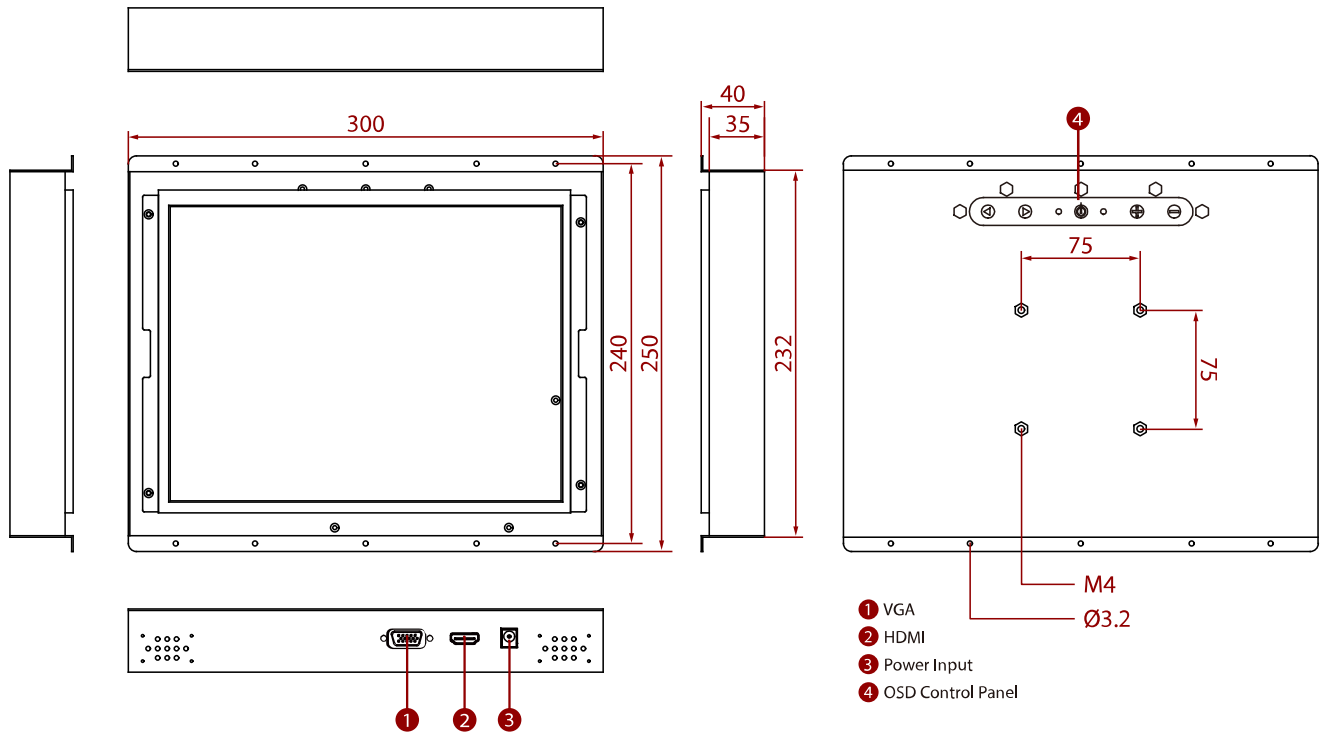

DIMENSIONS UNIT:MM

Winmate R12L600-OFM2

NOTE

1. This is a simplified drawing and some components are not marked in detail.
2. Please contact our sales representative if you need further product information.
3. All specifications are subject to change without prior notice.
4. The product shown in this datasheet is a standard model. For diagrams that contain customized or optional I/O, please contact the Winmate Sales Team for more information.