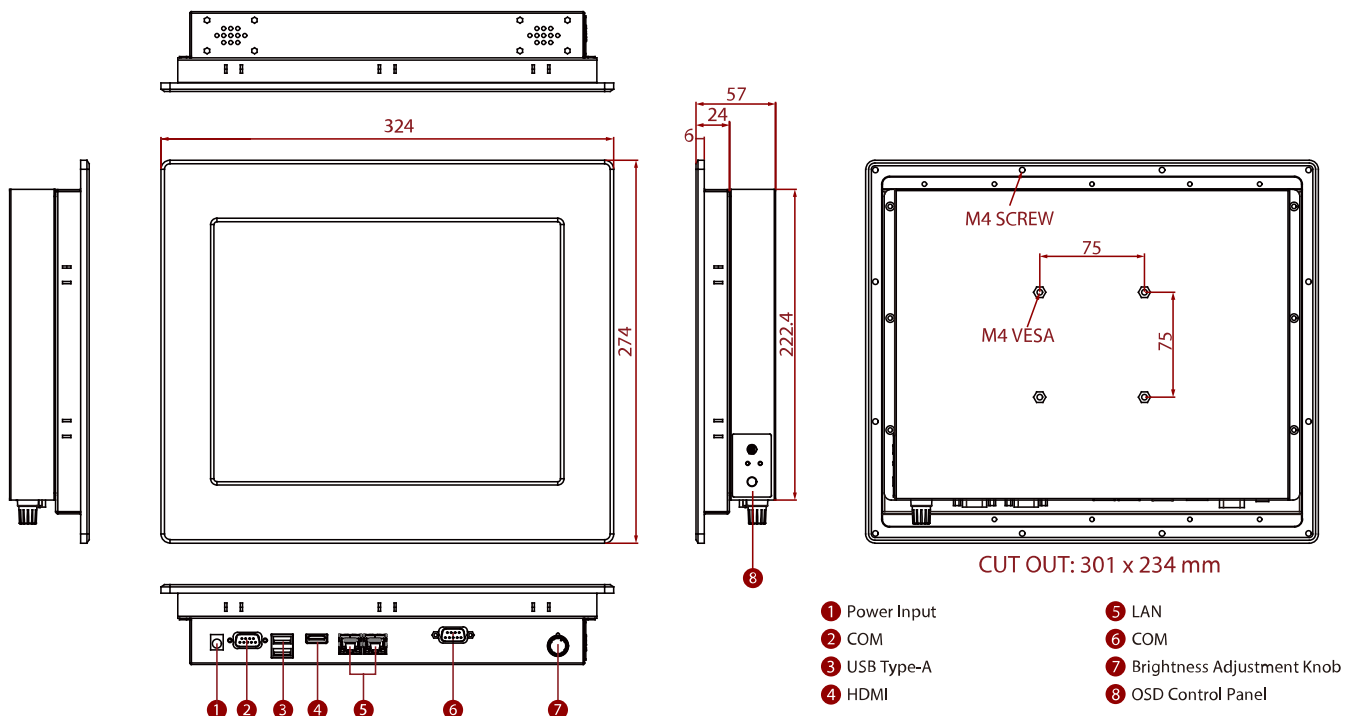

亮度旋鈕	1 x Brightness Adjustment Knob	mini PCIe	1 x Mini PCIe(For WLAN)
控制			
按鈕	1 x Power Button 1 x Reset Button		
配件			
配件	100~240V AC to DC Adapter Power Cord Driver CD & Manual VESA screws Mounting clips		
電源			
電源規格	12V DC	電源適配器	12V 50W

DIMENSIONS UNIT:MM

Winmate R12IB3S-PM2

NOTE

1. This is a simplified drawing and some components are not marked in detail.
2. Please contact our sales representative if you need further product information.
3. All specifications are subject to change without prior notice.
4. The product shown in this datasheet is a standard model. For diagrams that contain customized or optional I/O, please contact the Winmate Sales Team for more information.