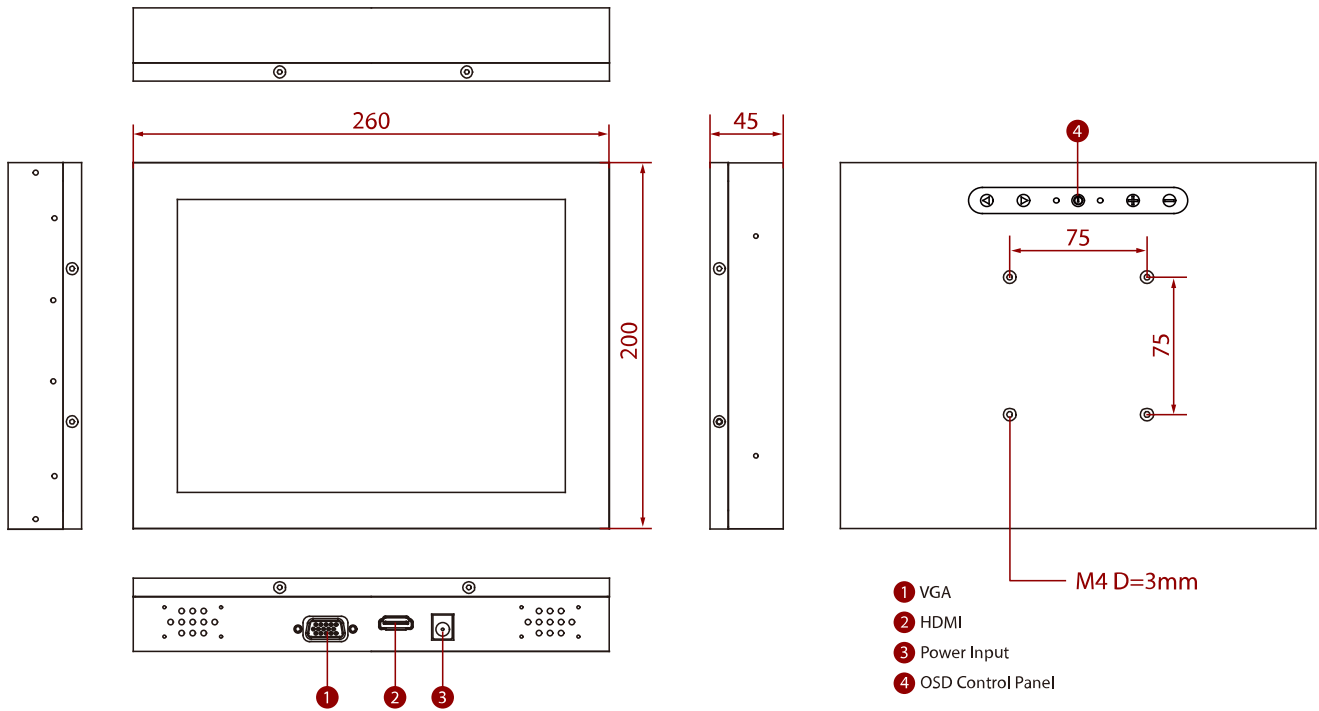

DIMENSIONS UNIT:MM

Winmate R10T600-CHP3

NOTE

1. This is a simplified drawing and some components are not marked in detail.
2. Please contact our sales representative if you need further product information.
3. All specifications are subject to change without prior notice.
4. The product shown in this datasheet is a standard model. For diagrams that contain customized or optional I/O, please contact the Winmate Sales Team for more information.