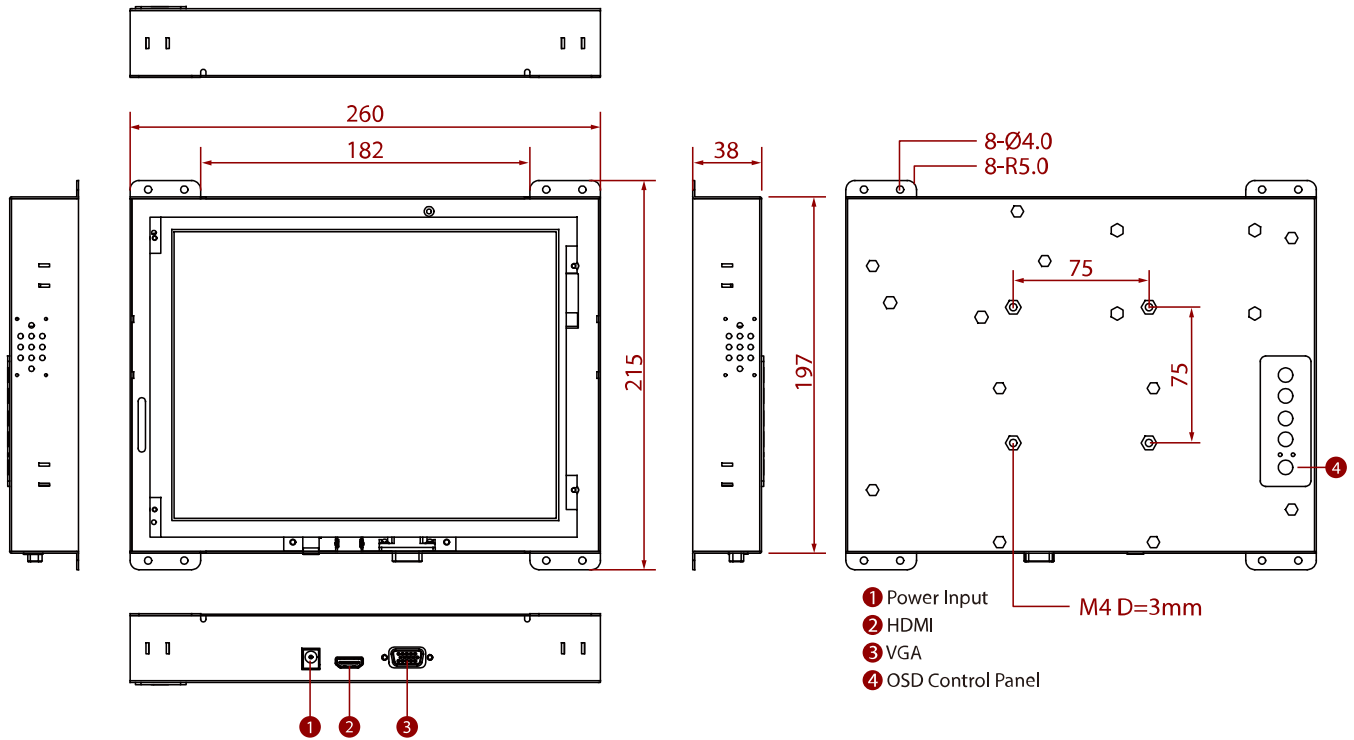

DIMENSIONS UNIT:MM

Winmate R10L600-OfP1TR

NOTE

1. This is a simplified drawing and some components are not marked in detail.
2. Please contact our sales representative if you need further product information.
3. All specifications are subject to change without prior notice.
4. The product shown in this datasheet is a standard model. For diagrams that contain customized or optional I/O, please contact the Winmate Sales Team for more information.