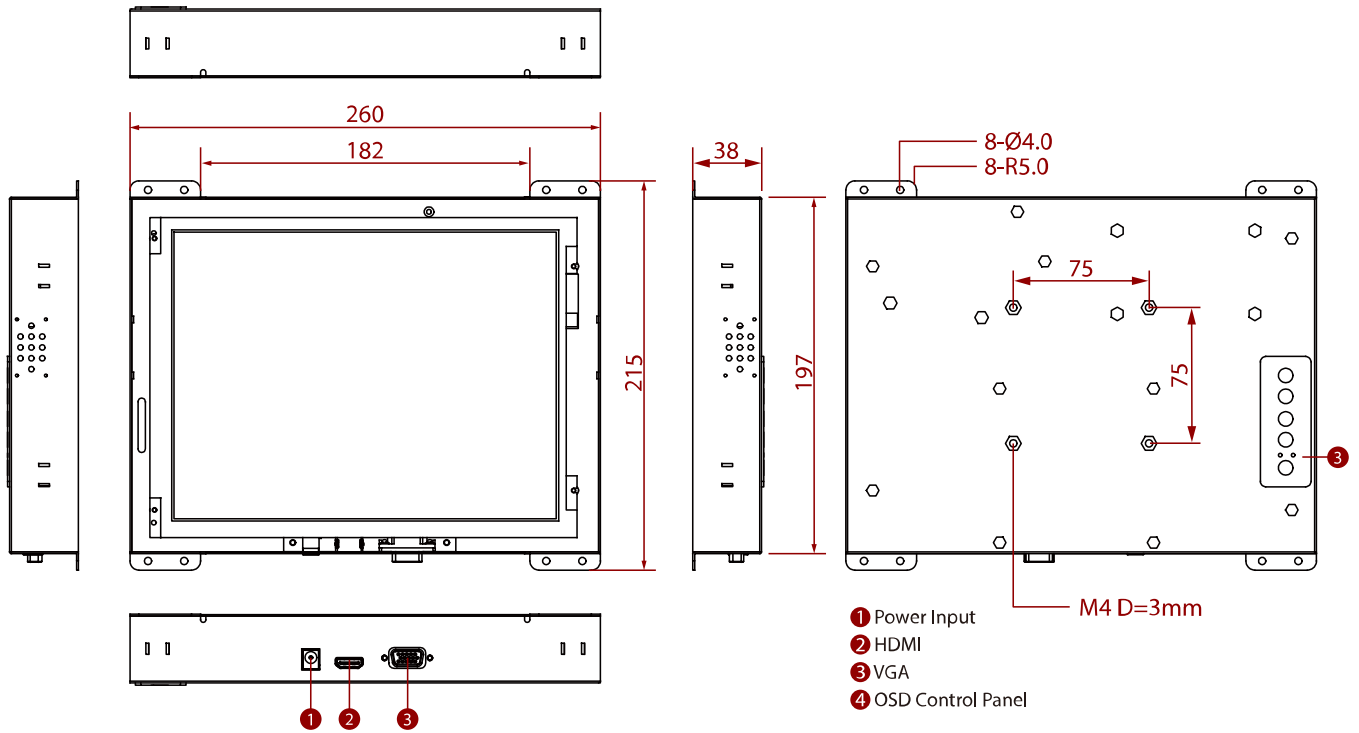

R10L600-OFP1HB

10.4" 開放式架構高亮顯示器

KEY FEATURES

- 10.4", 1024 x 600
- VGA和HDMI輸入
- 開放式架構設計
- VESA支架
- 高亮度

SPECIFICATIONS

顯示器			
解析度	800x600	尺寸	10.4 inches
對比度	400:1	面版亮度	1000 nits
色階	262K Colors	可視角	70,70,70,60
可視區	211.2x158.4 mm	類型	Resistive Touch Screen (Optional) Protection Glass w/o Touch Function (Optional) SAW Touch (Surface Acoustic Wave) (Optional)
環境			
工作濕度	10% to 90% (non-condensing)	工作溫度	0~50°C
儲存溫度	-10~60°C		
認證			
認證	CE, FCC		
訊號埠			
USB埠	1 x USB for Touch Screen	影像	1 x VGA 1 x HDMI (Optional) 1 x DVI (Optional)
音訊	Audio line in (3.5mm) + 2 x Speaker (Optional)		
機構			
外觀尺寸	260 x 215 x 35 mm	安裝	VESA Mount/ Panel Mount
外殼	Metal	冷卻系統	Fanless Design
配件			
配件	1 x VGA cable 1 x HDMI cable 100~240V AC to DC Adapter Power Cord Manual VESA screws(Varies by product)	配件選配	Remote Controller (Optional,Varies by product)
電源			
電源規格	12V DC input		
控制			
按鈕	5 Keys: -, +, Power, Esc, Enter		

DIMENSIONS UNIT:MM

Winmate R10L600-0FP1HB

NOTE

1. This is a simplified drawing and some components are not marked in detail.
2. Please contact our sales representative if you need further product information.
3. All specifications are subject to change without prior notice.
4. The product shown in this datasheet is a standard model. For diagrams that contain customized or optional I/O, please contact the Winmate Sales Team for more information.