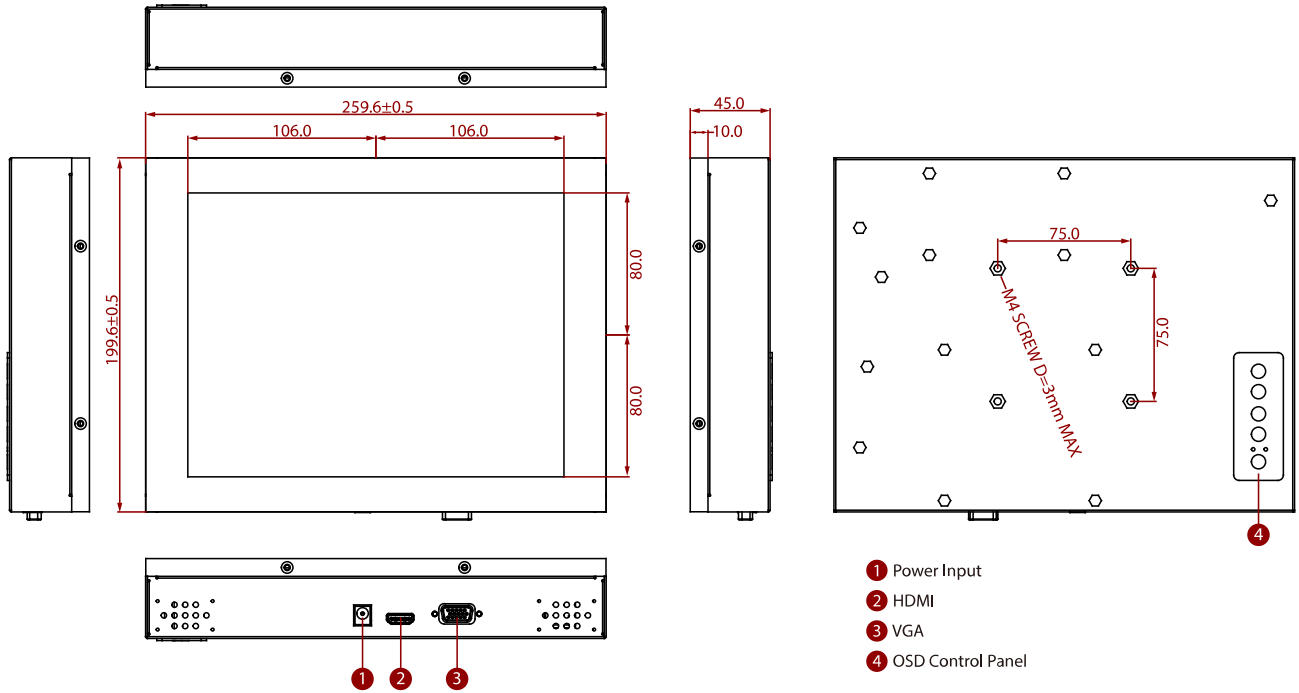

DIMENSIONS UNIT:MM

Winmate R10L600-CHP1TR

NOTE

1. This is a simplified drawing and some components are not marked in detail.
2. Please contact our sales representative if you need further product information.
3. All specifications are subject to change without prior notice.
4. The product shown in this datasheet is a standard model. For diagrams that contain customized or optional I/O, please contact the Winmate Sales Team for more information.