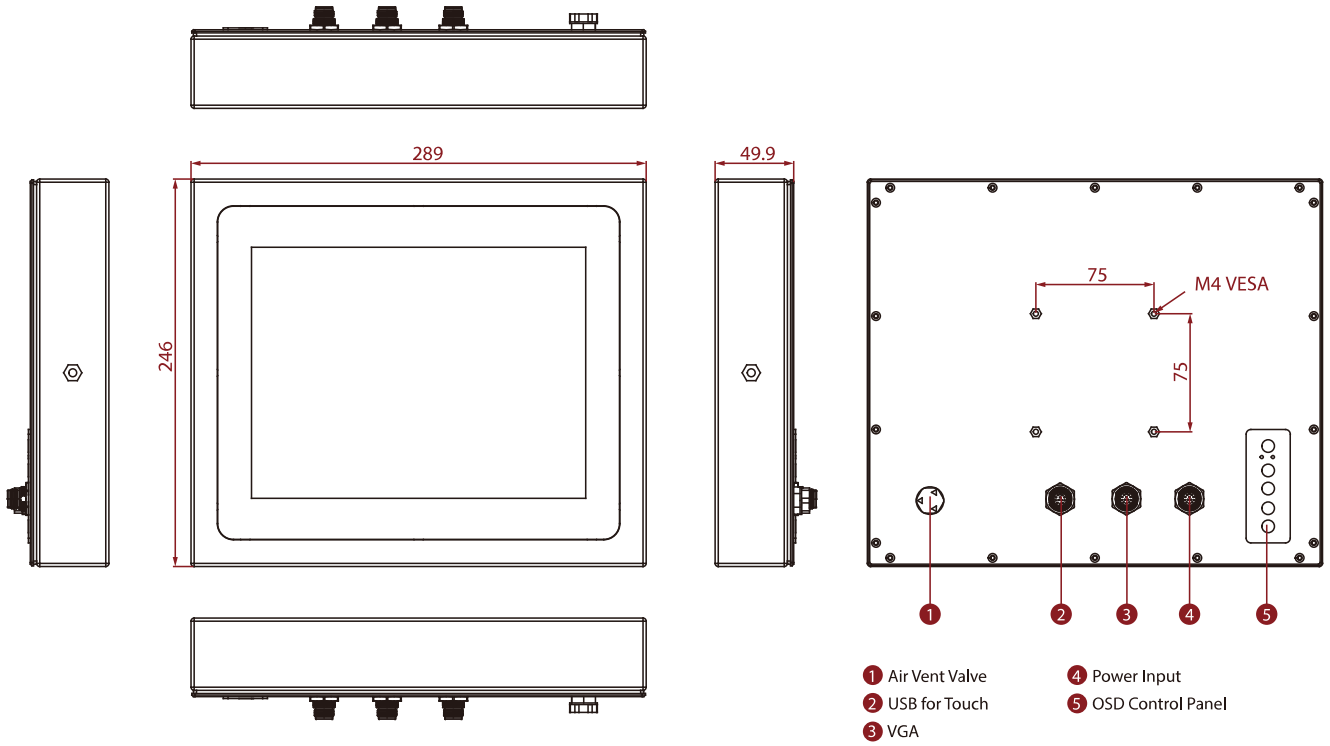

R10L100-SPT269

10.4" IP69K 投射電容機箱式不銹鋼顯示器

KEY FEATURES

- 10.4英寸, 1024 x 768, 平面設計的投射電容觸控
- 完整IP69K防水外殼, 良好的耐腐蝕性
- SUS 316 / AISI 316不銹鋼, 用於食品和化學工業
- 支持VESA / YOKE安裝
- 光學貼合(可選)

SPECIFICATIONS

顯示器			
解析度	1024x768	尺寸	10.4 inches
對比度	1000:1	面版亮度	350 nits
色階	16.2M Colors	可視角	88,88,88,88
可視區	210.4x157.8 mm	類型	Projected Capacitive Multi Touch Screen
機構			
外觀尺寸	289 x 246 x 49.9 mm	安裝	VESA Mount Yoke Mount
外殼	Stainless Housing	冷卻系統	Fanless design
環境			
工作濕度	10% to 90% (non-condensing)	工作溫度	0~45°C
儲存溫度	-20~60°C	IP防水等級	IP69K
認證			
認證	CE, FCC		
訊號埠			
USB埠	1 x M12 waterproof connector for touch screen control	影像	1x M12 type connector for VGA input 1x waterproof connector for DVI input (Optional) 1x waterproof connector for HDMI input (Optional)
指示燈	1 x LED Indicator for power 1 x LED Indicator for status		
控制			
按鈕	1 x Power Button 1 x Adjust up button 1 x Adjust down button 1 x ESC (Auto) button 1 x OK (Menu) button		
配件			
配件	100~240V AC to DC Adapter with waterproof connector Power Cord External USB cable with waterproof connector for touchscreen control External VGA cable with waterproof connector Waterproof caps Manual	配件選配	External HDMI cable with waterproof connector (Optional) External DVI cable with waterproof connector (Optional)

電源

電源規格 12V DC (M12 type)

DIMENSIONS UNIT:MM

Winmate R10L100-SPT269

NOTE

1. This is a simplified drawing and some components are not marked in detail.
2. Please contact our sales representative if you need further product information.
3. All specifications are subject to change without prior notice.
4. The product shown in this datasheet is a standard model. For diagrams that contain customized or optional I/O, please contact the Winmate Sales Team for more information.