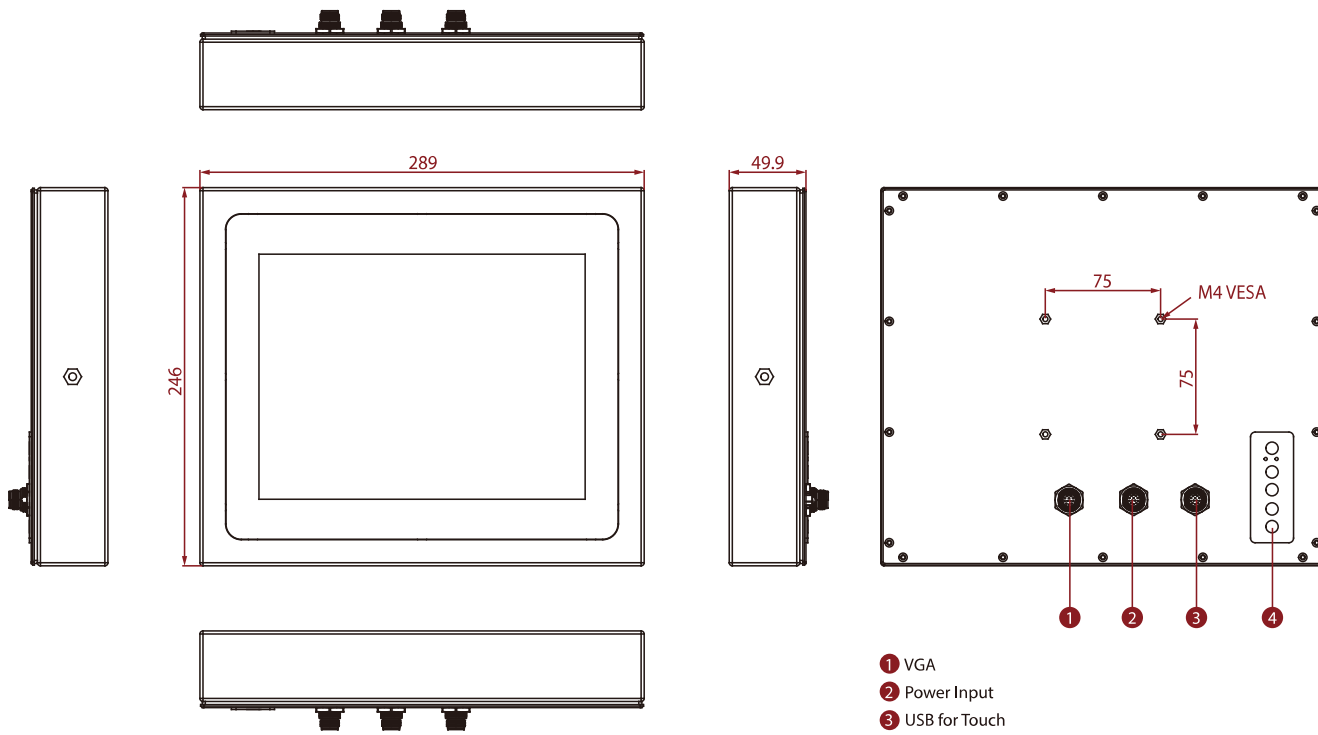

### KEY FEATURES

- 10.4", 1024 x 768 解析度
- 支持 VESA / YOKE 安裝
- 機箱式設計
- 不銹鋼外殼 SUS 316 / AISI 316
- 完整 IP65 防水防塵
- 光學貼合 (可選)

### SPECIFICATIONS

顯示器			
解析度	1024x768	尺寸	10.4 inches
對比度	1000:1	面版亮度	350 nits
色階	16.2M Colors	可視角	88,88,88,88
可視區	210.4x157.8 mm	類型	Projected Capacitive Multi Touch Screen
機構			
外觀尺寸	289 x 246 x 49.9 mm	安裝	VESA Mount Yoke Mount
外殼	Stainless Housing	冷卻系統	Fanless design
環境			
工作濕度	10% to 90% (non-condensing)	工作溫度	0~45°C
儲存溫度	-20~60°C	IP防水等級	IP65
認證			
認證	CE, FCC		
訊號埠			
USB埠	1 x M12 waterproof connector for touch screen control	影像	1x M12 type connector for VGA input 1x waterproof connector for DVI input (Optional) 1x waterproof connector for HDMI input (Optional)
指示燈	1 x LED Indicator for power 1 x LED Indicator for status		
控制			
按鈕	1 x Power Button 1 x Adjust up button 1 x Adjust down button 1 x ESC (Auto) button 1 x OK (Menu) button		
配件			
配件	100~240V AC to DC Adapter with waterproof connector Power Cord External USB cable with waterproof connector for touchscreen control External VGA cable with waterproof connector Waterproof caps Manual	配件選配	External HDMI cable with waterproof connector (Optional) External DVI cable with waterproof connector (Optional)

**電源**

**電源規格** 12V DC (M12 type)

**DIMENSIONS** UNIT:MM

**Winmate R10L100-SPT2**

**NOTE**

1. This is a simplified drawing and some components are not marked in detail.
2. Please contact our sales representative if you need further product information.
3. All specifications are subject to change without prior notice.
4. The product shown in this datasheet is a standard model. For diagrams that contain customized or optional I/O, please contact the Winmate Sales Team for more information.