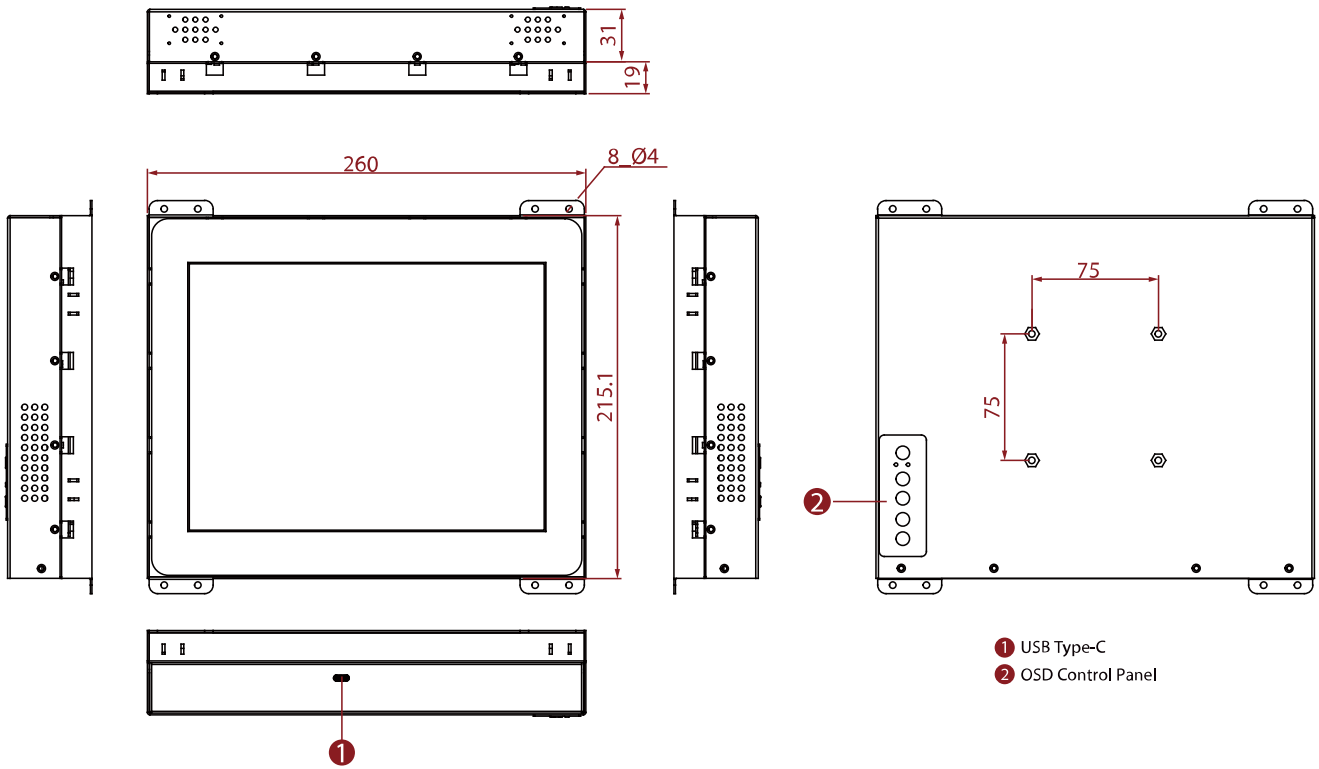

Winmate R10L100-POT2-C

NOTE

1. This is a simplified drawing and some components are not marked in detail.
2. The product shown in this datasheet is a standard model. For diagrams that contain customized or optional I/O, please contact the Winmate Sales Team for more information.
3. All specifications are subject to change without prior notice.