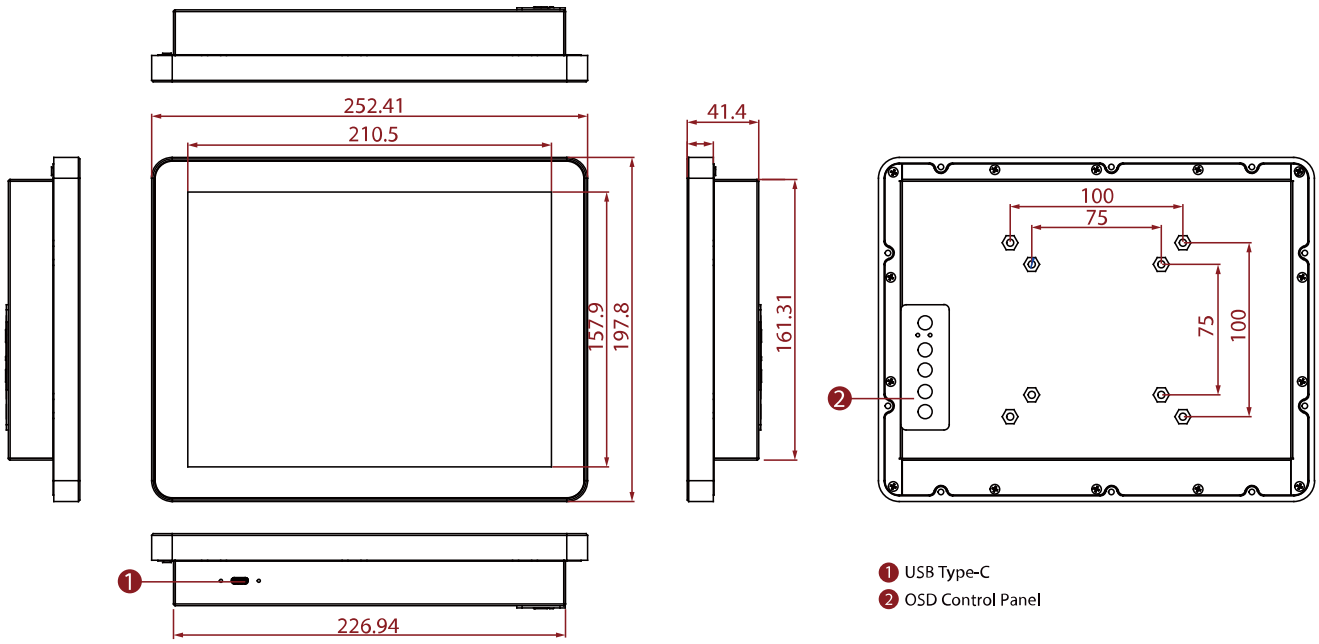

Winmate R10L100-GCT2-C

NOTE

1. This is a simplified drawing and some components are not marked in detail.
2. The product shown in this datasheet is a standard model. For diagrams that contain customized or optional I/O, please contact the Winmate Sales Team for more information.
3. All specifications are subject to change without prior notice.