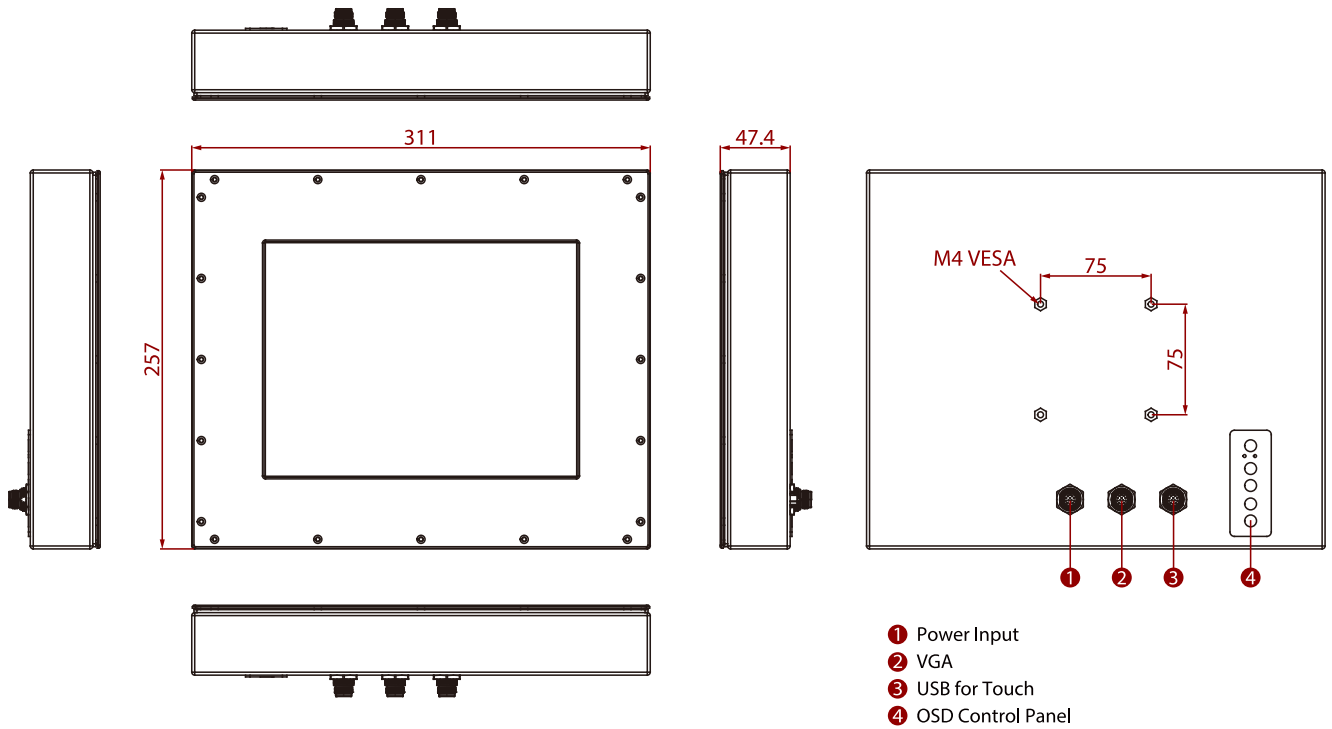

Waterproof caps
Manual
VESA screws

(Optional)
External USB cable with waterproof connector for
touchscreen control (Optional)
External RS232 cable with waterproof connector
for touchscreen control (Optional)

電源

電源規格 12V DC (M12 type)

DIMENSIONS UNIT:MM

Winmate R10L100-67T2ST

NOTE

1. This is a simplified drawing and some components are not marked in detail.
2. Please contact our sales representative if you need further product information.
3. All specifications are subject to change without prior notice.
4. The product shown in this datasheet is a standard model. For diagrams that contain customized or optional I/O, please contact the Winmate Sales Team for more information.