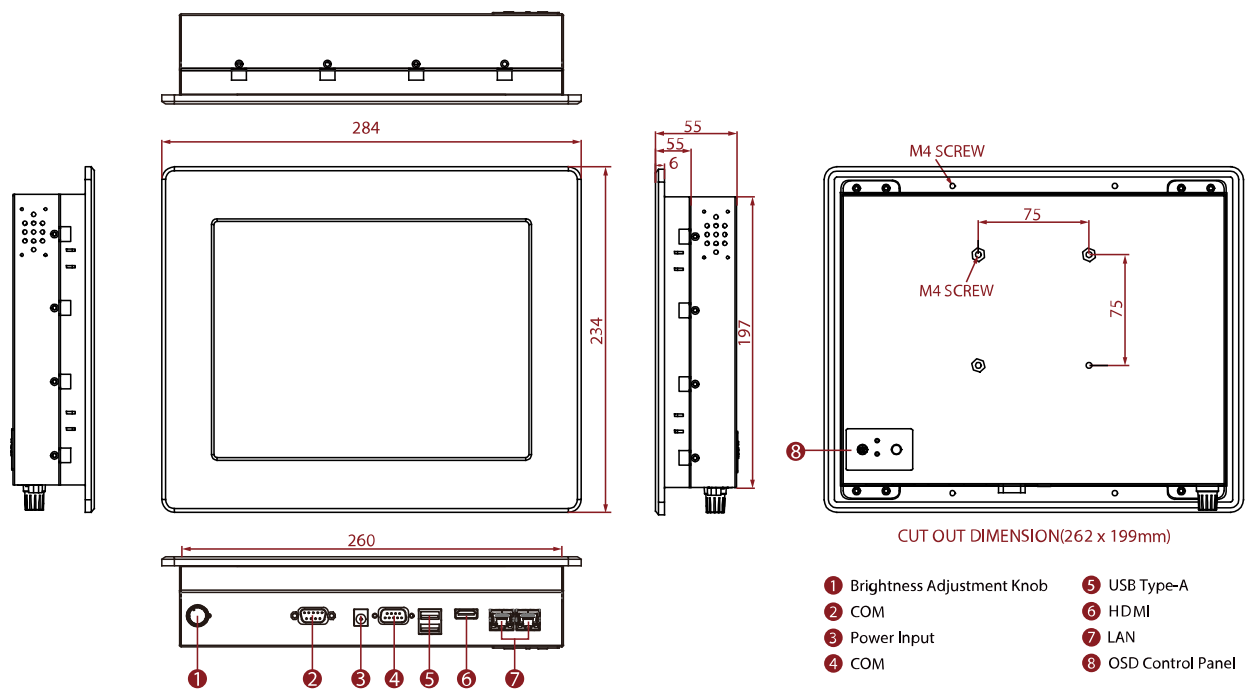

亮度旋鈕	1 x Brightness Adjustment Knob	mini PCIe	1 x Mini PCIe(For WLAN)
控制			
按鈕	1 x Power Button 1 x Reset Button		
配件			
配件	100~240V AC to DC Adapter Power Cord Driver CD & Manual VESA screws Mounting clips		
電源			
電源規格	12V DC	電源適配器	12V 50W

DIMENSIONS UNIT:MM

Winmate R10IB3S-PMT2

NOTE

1. This is a simplified drawing and some components are not marked in detail.
2. Please contact our sales representative if you need further product information.
3. All specifications are subject to change without prior notice.
4. The product shown in this datasheet is a standard model. For diagrams that contain customized or optional I/O, please contact the Winmate Sales Team for more information.