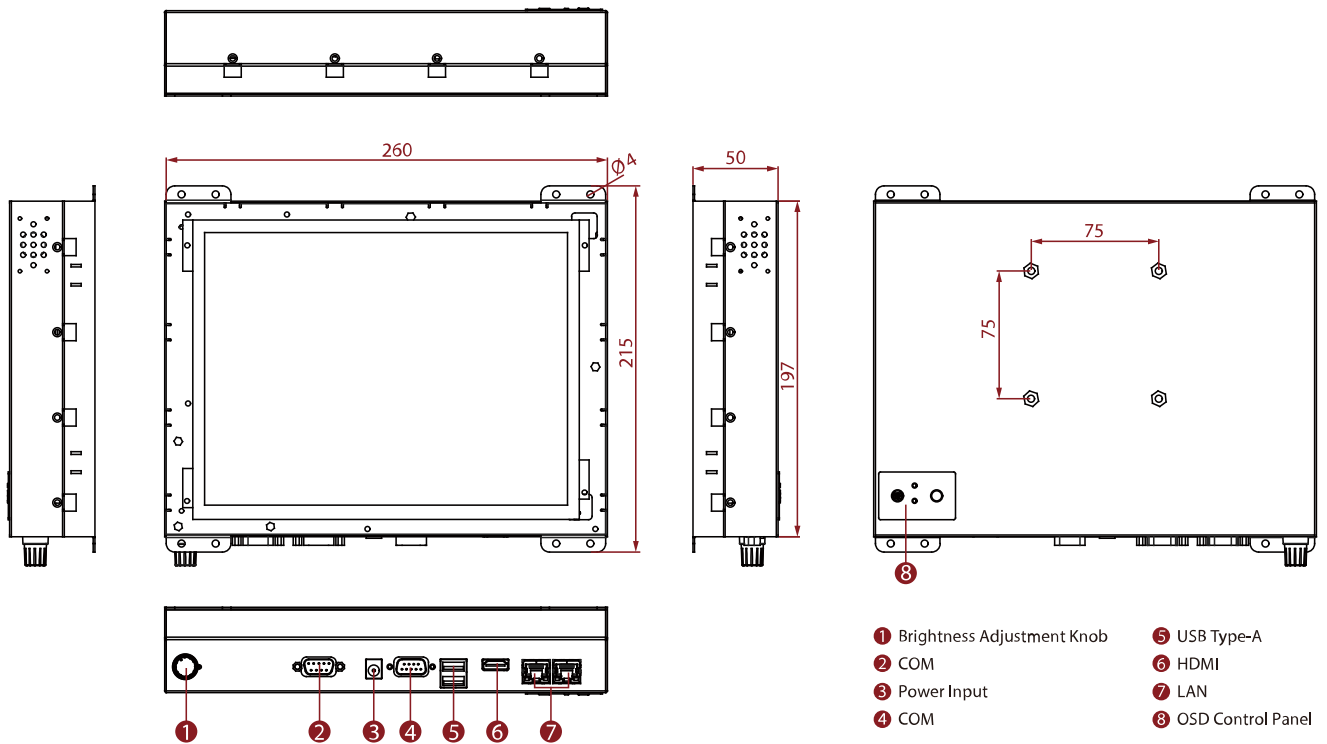

亮度旋鈕	1 x Brightness Adjustment Knob	mini PCIe	1 x Mini PCIe(For WLAN)
控制			
按鈕	1 x Power Button 1 x Reset Button		
配件			
配件	100~240V AC to DC Adapter Power Cord Driver CD & Manual VESA screws		
電源			
電源規格	12V DC	電源適配器	12V 50W

DIMENSIONS UNIT:MM

Winmate R101B3S-OFT2

NOTE

1. This is a simplified drawing, and some components are not marked in detail.
2. Please contact our sales representative if you need further product information.
3. All specifications are subject to change without prior notice.
4. The product shown in this datasheet is a standard model. For diagrams that contain customized or optional I/O, please contact the Winmate Sales Team for more information.