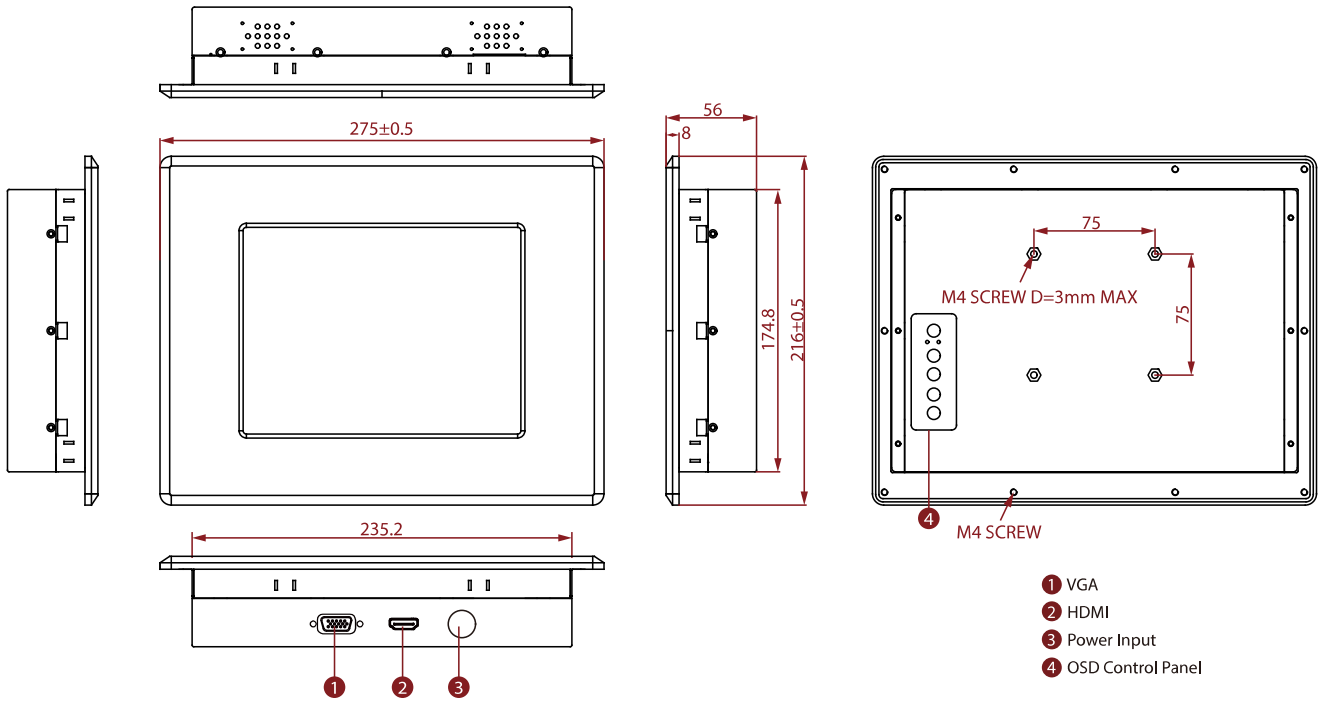

R08T200-PMT1HB

8.4" 面板安裝高亮顯示器

KEY FEATURES

- 8.4", 800 x 600
- VGA和HDMI輸入
- 面板安裝
- VESA支架
- 高亮度

SPECIFICATIONS

顯示器			
解析度	800x600	尺寸	8.4 inches
對比度	600:1	面版亮度	1000 nits
色階	16.2M Colors	可視角	80,80,60,80
可視區	170.4x127.8 mm	類型	Resistive Touch Screen Protection Glass w/o Touch Function (Optional) SAW Touch (Surface Acoustic Wave) (Optional)
環境			
工作濕度	10% to 90% (non-condensing)	工作溫度	0~50°C
儲存溫度	-10~60°C		
認證			
認證	CE, FCC		
訊號埠			
USB埠	1 x USB for Touch Screen	影像	1 x VGA 1 x HDMI (Optional) 1 x DVI (Optional)
音訊	Audio line in (3.5mm) + 2 x Speaker (Optional)		
配件			
配件	1 x VGA cable 1 x HDMI cable 100~240V AC to DC Adapter Power Cord Manual VESA screws(Varies by product)	配件選配	Remote Controller (Optional,Varies by product)
電源			
電源規格	12V DC input		
控制			
按鈕	5 Keys: -, +, Power, Esc, Enter		

DIMENSIONS UNIT:MM

Winmate R08T200-PMT1HB

NOTE

1. This is a simplified drawing and some components are not marked in detail.
2. Please contact our sales representative if you need further product information.
3. All specifications are subject to change without prior notice.
4. The product shown in this datasheet is a standard model. For diagrams that contain customized or optional I/O, please contact the Winmate Sales Team for more information.