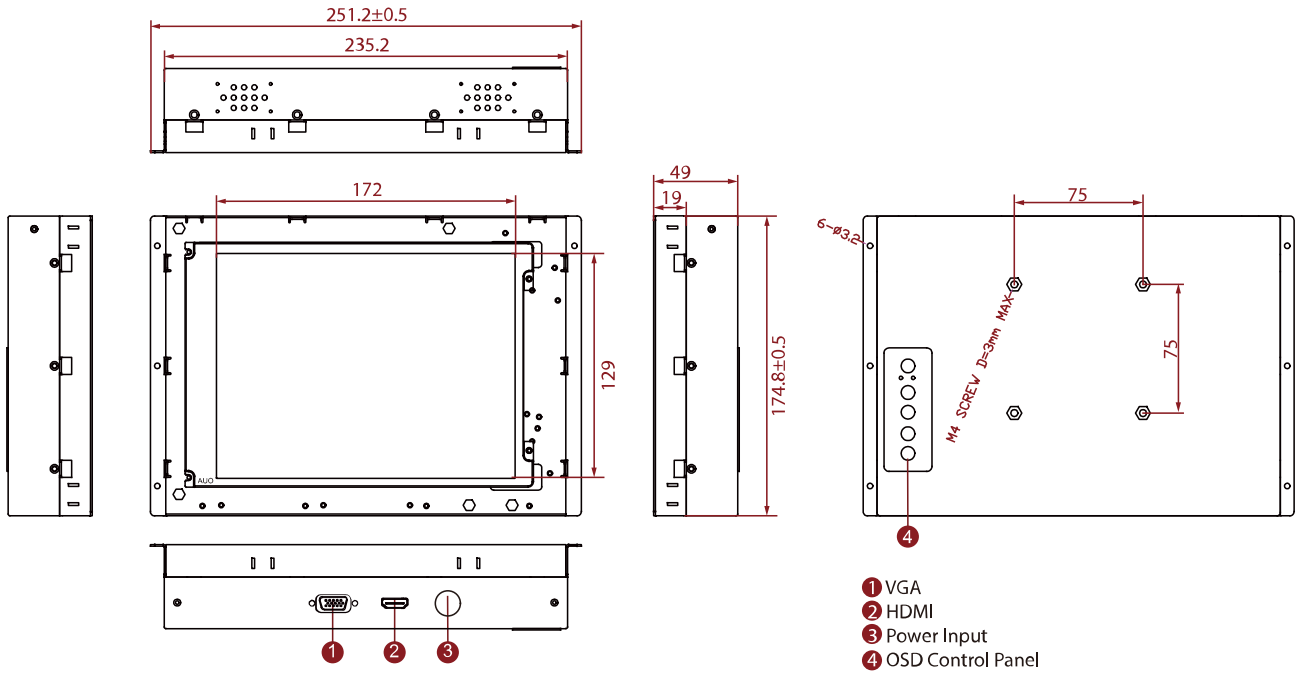

R08T200-OFT1HB

8.4" 開放式架構高亮顯示器

KEY FEATURES

- 8.4", 800 x 600
- VGA和HDMI輸入
- 開放式架構設計
- VESA支架
- 高亮度

SPECIFICATIONS

顯示器			
解析度	800x600	尺寸	8.4 inches
對比度	600:1	面版亮度	1000 nits
色階	16.2M Colors	可視角	80,80,60,80
可視區	170.4x127.8 mm		
環境			
工作濕度	10% to 90% (non-condensing)	工作溫度	0~50°C
儲存溫度	-10~60°C		
認證			
認證	CE, FCC		
訊號埠			
USB埠	1 x USB for Touch Screen	影像	1 x VGA 1 x HDMI (Optional) 1 x DVI (Optional)
音訊	Audio line in (3.5mm) + 2 x Speaker (Optional)		
機構			
外觀尺寸	251.2 x 174.8 x 49 mm	安裝	VESA Mount/ Panel Mount
外殼	Metal	冷卻系統	Fanless Design
配件			
配件	1 x VGA cable 1 x HDMI cable 100~240V AC to DC Adapter Power Cord Manual VESA screws(Varies by product)	配件選配	Remote Controller (Optional,Varies by product)
電源			
電源規格	12V DC input		
控制			
按鈕	5 Keys: -, +, Power, Esc, Enter		

DIMENSIONS UNIT:MM

Winmate R08T200-OFT1HB

NOTE

1. This is a simplified drawing and some components are not marked in detail.
2. Please contact our sales representative if you need further product information.
3. All specifications are subject to change without prior notice.
4. The product shown in this datasheet is a standard model. For diagrams that contain customized or optional I/O, please contact the Winmate Sales Team for more information.