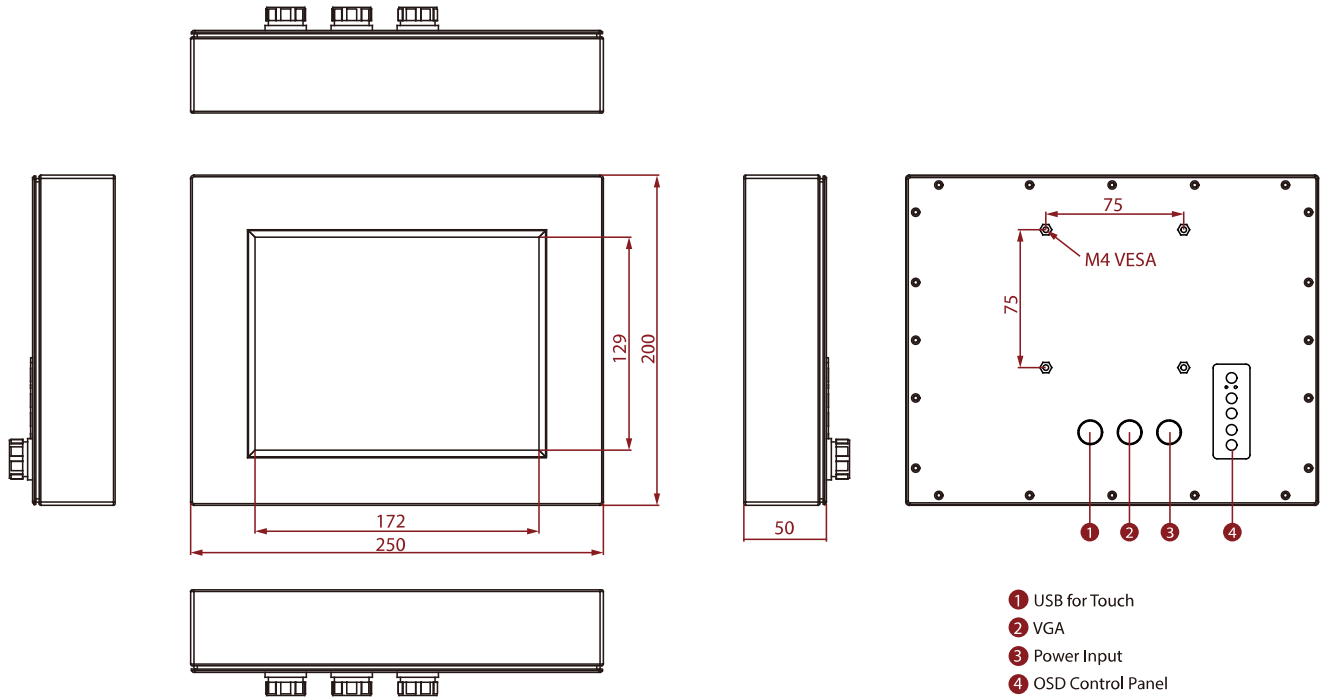

R08T200-65U1

8.4" IP65電阻機箱式不銹鋼顯示器

KEY FEATURES

- 8.4", 800 x 600
- 支持VESA / YOKE安裝
- 機箱式設計
- 不銹鋼外殼SUS 316 / AISI 316
- 完整IP65防水防塵
- 光學貼合(可選)

SPECIFICATIONS

顯示器			
解析度	800x600	尺寸	8.4 inches
對比度	600:1	面版亮度	600 nits
色階	262K Colors	可視角	75,75,60,70
可視區	170.4x127.8 mm	類型	Resistive Touch Screen Protection Glass Without Touch Function (Optional)
機構			
外觀尺寸	250 x 200 x 50 mm	安裝	VESA Mount
外殼	Stainless Housing	冷卻系統	Fanless design
環境			
工作濕度	10% to 90% (non-condensing)	工作溫度	0~45°C
儲存溫度	-20~60°C	IP防水等級	IP65
認證			
認證	CE, FCC		
訊號埠			
電源輸入	1 x M12 waterproof connector for 12V DC	USB埠	1x M12 waterproof connector for touch screen control (Optional)
序列埠	1 x M12 waterproof connector for touch screen control (Optional)	影像	1x M12 type connector for VGA input
指示燈	1 x LED Indicator for power 1 x LED Indicator for status		
控制			
按鈕	1 x Power Button 1 x Adjust up button 1 x Adjust down button 1 x ESC (Auto) button 1 x OK (Menu) button		
配件			
配件	100~240V AC to DC Adapter with waterproof connector Power Cord External VGA cable with waterproof connector Waterproof caps	配件選配	External USB cable with waterproof connector for touchscreen control (Optional) External RS232 cable with waterproof connector for touchscreen control (Optional)

電源

電源規格 12V DC (M12 type)

DIMENSIONS UNIT:MM

Winmate R08T200-65U1

NOTE

1. This is a simplified drawing and some components are not marked in detail.
2. Please contact our sales representative if you need further product information.
3. All specifications are subject to change without prior notice.
4. The product shown in this datasheet is a standard model. For diagrams that contain customized or optional I/O, please contact the Winmate Sales Team for more information.