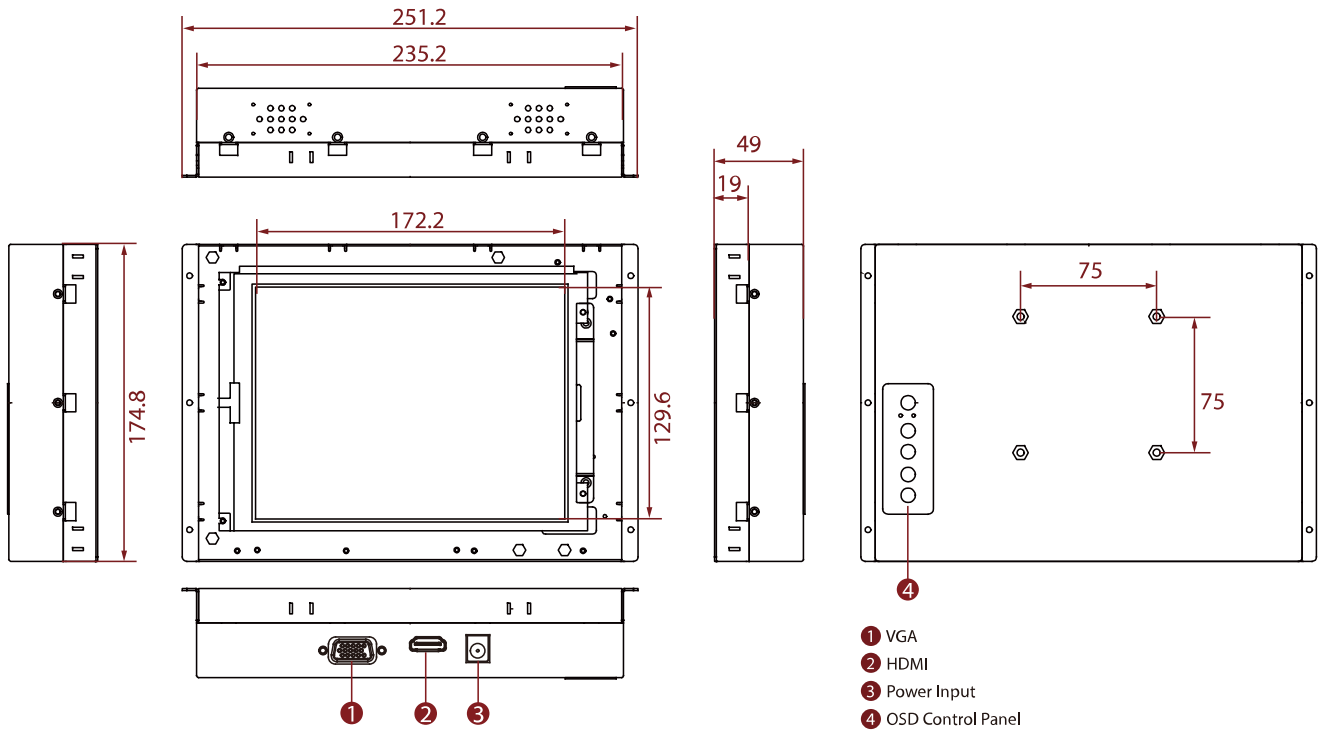

R08L200-OFU1TR

8.4" 開放式架構半透射顯示器

KEY FEATURES

- 8.4", 800 x 600
- VGA和HDMI輸入
- 開放式架構設計
- VESA支架
- 半透射式

SPECIFICATIONS

顯示器			
解析度	800x600	尺寸	8.4 inches
對比度	600:1	面版亮度	600 nits
色階	262K Colors	可視角	75,75,60,70
可視區	170.4x127.8 mm	類型	Resistive Touch Screen (Optional) Protection Glass w/o Touch Function (Optional) SAW Touch (Surface Acoustic Wave) (Optional)
環境			
工作濕度	10% to 90% (non-condensing)	工作溫度	0~50°C
儲存溫度	-10~60°C		
認證			
認證	CE, FCC		
訊號埠			
USB埠	1 x USB for Touch Screen	影像	1 x VGA 1 x HDMI (Optional) 1 x DVI (Optional)
音訊	Audio line in (3.5mm) + 2 x Speaker (Optional)		
機構			
外觀尺寸	251 x 174 x 49 mm	安裝	VESA Mount/ Panel Mount
外殼	Metal	冷卻系統	Fanless Design
配件			
配件	1 x VGA cable 1 x HDMI cable 100~240V AC to DC Adapter Power Cord Manual VESA screws(Varies by product)	配件選配	Remote Controller (Optional,Varies by product)
電源			
電源規格	12V DC input		
控制			
按鈕	5 Keys: -, +, Power, Esc, Enter		

DIMENSIONS UNIT:MM

Winmate R08L200-OFU1TR

NOTE

1. This is a simplified drawing and some components are not marked in detail.
2. Please contact our sales representative if you need further product information.
3. All specifications are subject to change without prior notice.
4. The product shown in this datasheet is a standard model. For diagrams that contain customized or optional I/O, please contact the Winmate Sales Team for more information.