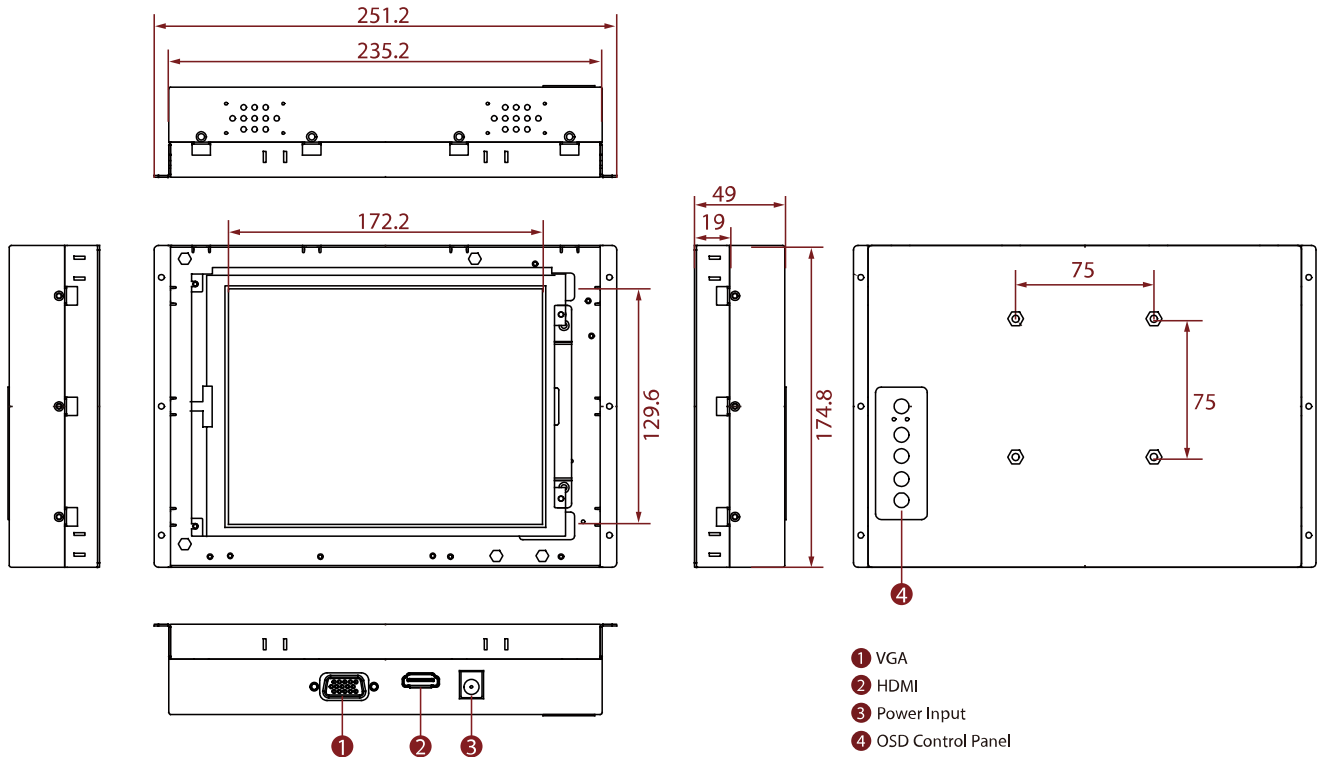

DIMENSIONS UNIT:MM

Winmate R08L200-OFU1

NOTE

1. This is a simplified drawing and some components are not marked in detail.
2. Please contact our sales representative if you need further product information.
3. All specifications are subject to change without prior notice.
4. The product shown in this datasheet is a standard model. For diagrams that contain customized or optional I/O, please contact the Winmate Sales Team for more information.