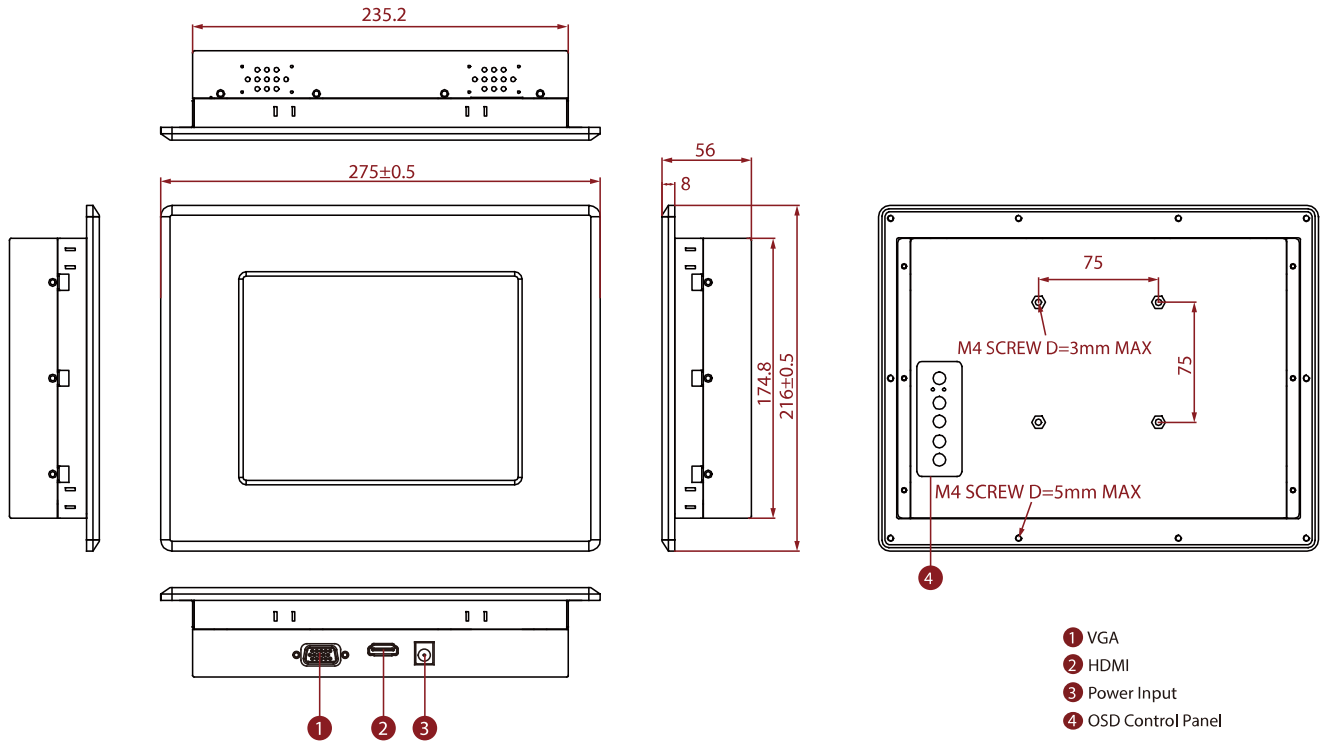

R08L200-IPU1TR

8.4" 前面板IP65半透射顯示器

KEY FEATURES

- 8.4", 800 x 600
- VGA和HDMI輸入
- 面板安裝
- VESA支架
- 前面板IP65防水防塵
- 半透射式

SPECIFICATIONS

顯示器			
解析度	800x600	尺寸	8.4 inches
對比度	600:1	面版亮度	600 nits
色階	262K Colors	可視角	75,75,60,70
可視區	170.4x127.8 mm	類型	Resistive Touch Screen Protection Glass w/o Touch Function (Optional) SAW Touch (Surface Acoustic Wave) (Optional)
環境			
工作濕度	10% to 90% (non-condensing)	工作溫度	0~50°C
儲存溫度	-10~60°C		
認證			
認證	CE, FCC		
訊號埠			
USB埠	1 x USB for Touch Screen	影像	1 x VGA 1 x HDMI (Optional) 1 x DVI (Optional)
音訊	Audio line in (3.5mm) + 2 x Speaker (Optional)		
機構			
外觀尺寸	275 x 216 x 56 mm	安裝	VESA Mount/ Panel Mount
外殼	Metal	冷卻系統	Fanless Design
配件			
配件	1 x VGA cable 1 x HDMI cable 100~240V AC to DC Adapter Power Cord Manual VESA screws(Varies by product)	配件選配	Remote Controller (Optional,Varies by product)
電源			
電源規格	12V DC input		
控制			
按鈕	5 Keys: -, +, Power, Esc, Enter		

NOTE

1. This is a simplified drawing and some components are not marked in detail.
2. Please contact our sales representative if you need further product information.
3. All specifications are subject to change without prior notice.
4. The product shown in this datasheet is a standard model. For diagrams that contain customized or optional I/O, please contact the Winmate Sales Team for more information.