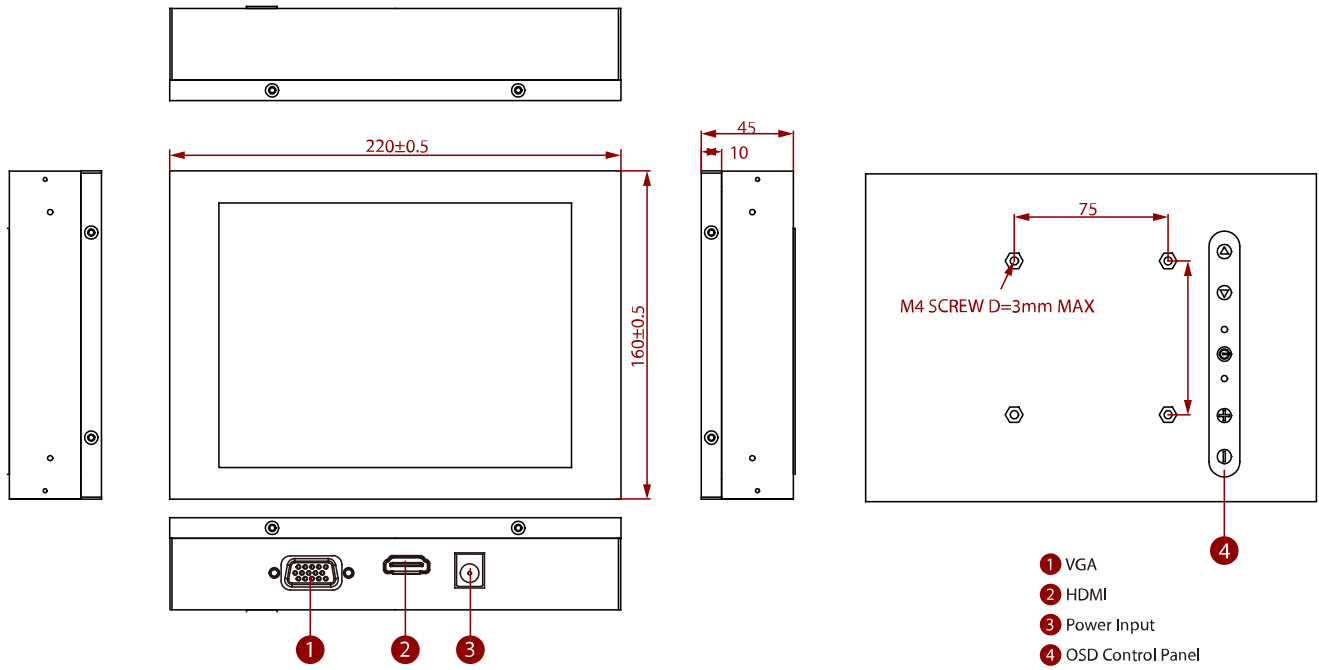

R08L200-CHU1TR

8.4" 機箱式半透射顯示器

KEY FEATURES

- 8.4", 800 x 600
- VGA和HDMI輸入
- 機箱式
- VESA支架
- 半透射式

SPECIFICATIONS

顯示器			
解析度	800x600	尺寸	8.4 inches
對比度	600:1	面版亮度	600 nits
色階	262K Colors	可視角	75,75,60,70
可視區	170.4x127.8 mm	類型	Resistive Touch Screen Protection Glass w/o Touch Function (Optional) SAW Touch (Surface Acoustic Wave) (Optional)
環境			
工作濕度	10% to 90% (non-condensing)	工作溫度	0~50°C
儲存溫度	-10~60°C		
認證			
認證	CE, FCC		
訊號埠			
USB埠	1 x USB for Touch Screen	影像	1 x VGA 1 x HDMI (Optional) 1 x DVI (Optional)
音訊	Audio line in (3.5mm) + 2 x Speaker (Optional)		
機構			
外觀尺寸	220 x 160 x 45 mm	安裝	VESA Mount
外殼	Metal Housing with Aluminum Bezel	冷卻系統	Fanless Design
配件			
配件	1 x VGA cable 1 x HDMI cable 100~240V AC to DC Adapter Power Cord Manual VESA screws(Varies by product)	配件選配	Remote Controller (Optional,Varies by product)
電源			
電源規格	12V DC input		
控制			
按鈕	5 Keys: -, +, Power, Esc, Enter		

DIMENSIONS UNIT:MM

Winmate R08L200-CHU1TR

NOTE

1. This is a simplified drawing and some components are not marked in detail.
2. Please contact our sales representative if you need further product information.
3. All specifications are subject to change without prior notice.
4. The product shown in this datasheet is a standard model. For diagrams that contain customized or optional I/O, please contact the Winmate Sales Team for more information.