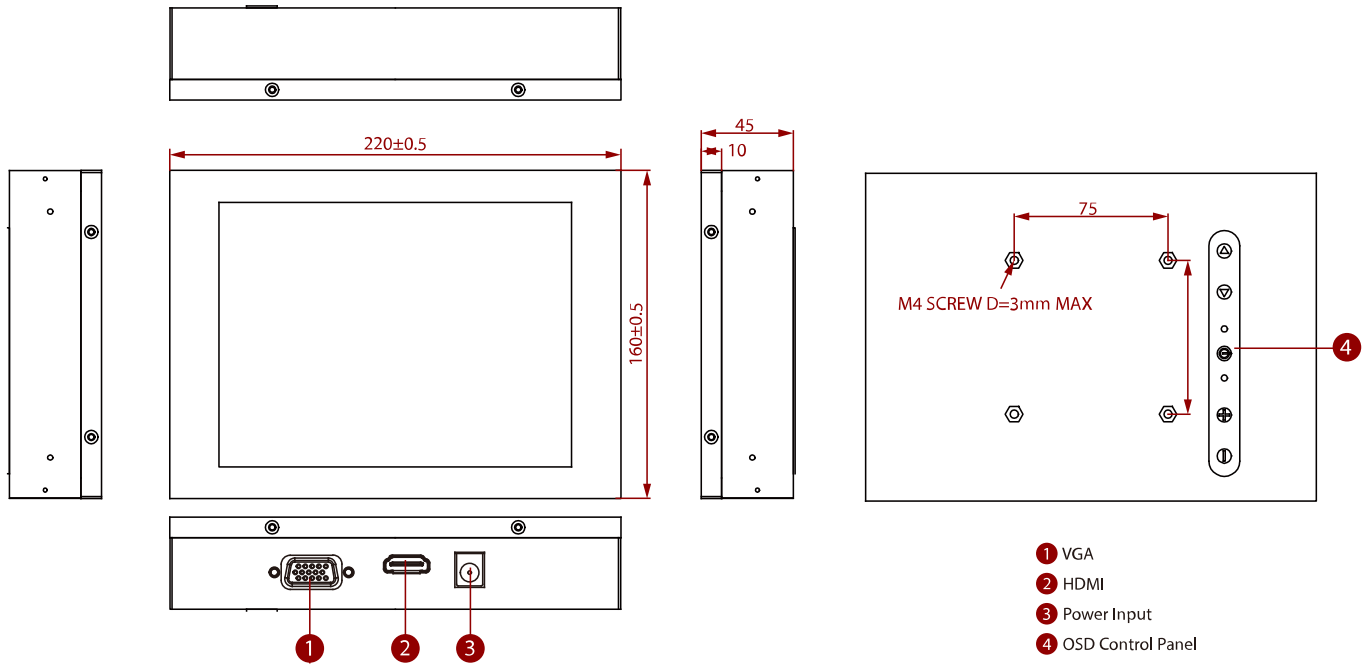

R08L200-CHU1

8.4" 機箱式顯示器

KEY FEATURES

- 8.4", 800 x 600
- VGA和HDMI輸入
- 機箱式
- VESA支架

SPECIFICATIONS

顯示器			
解析度	800x600	尺寸	8.4 inches
對比度	600:1	面版亮度	600 nits
色階	262K Colors	可視角	75,75,60,70
可視區	170.4x127.8 mm	類型	Resistive Touch Screen Protection Glass w/o Touch Function (Optional) SAW Touch (Surface Acoustic Wave) (Optional)
環境			
工作濕度	10% to 90% (non-condensing)	工作溫度	0~50°C
儲存溫度	-10~60°C		
認證			
認證	CE, FCC		
訊號埠			
USB埠	1 x USB for Touch Screen	影像	1 x VGA 1 x HDMI (Optional) 1 x DVI (Optional)
音訊	Audio line in (3.5mm) (Optional) 2 x Speaker (Optional)		
機構			
外觀尺寸	220 x 160 x 45 mm	安裝	VESA Mount
外殼	Metal Housing with Aluminum Bezel	冷卻系統	Fanless Design
配件			
配件	1 x VGA cable 1 x HDMI cable 100~240V AC to DC Adapter Power Cord Manual VESA screws(Varies by product)	配件選配	Remote Controller (Optional,Varies by product)
電源			
電源規格	12V DC input		
控制			
按鈕	5 Keys: -, +, Power, Esc, Enter		

DIMENSIONS UNIT:MM

Winmate R08L200-CHU1

NOTE

1. This is a simplified drawing and some components are not marked in detail.
2. Please contact our sales representative if you need further product information.
3. All specifications are subject to change without prior notice.
4. The product shown in this datasheet is a standard model. For diagrams that contain customized or optional I/O, please contact the Winmate Sales Team for more information.