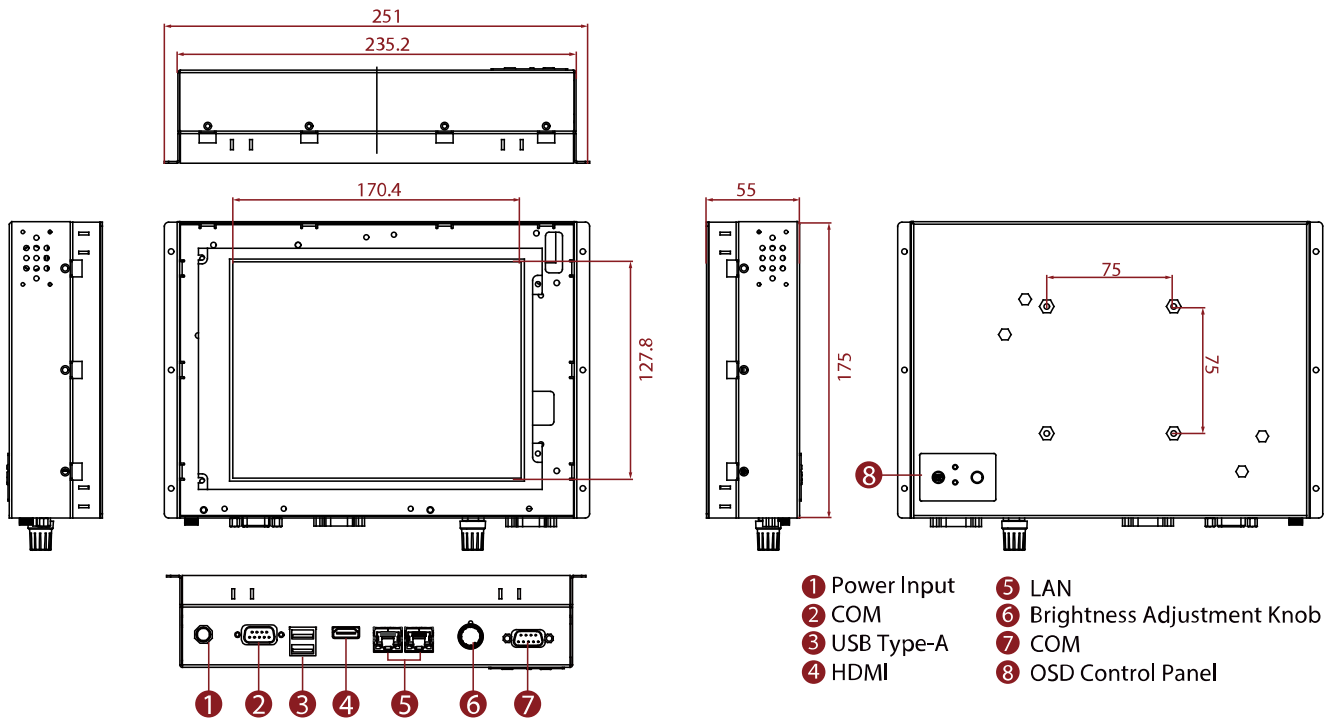

亮度旋鈕	1 x Brightness Adjustment Knob	mini PCIe	1 x Mini PCIe(For WLAN)
控制			
按鈕	1 x Power Button 1 x Reset Button		
配件			
配件	100~240V AC to DC Adapter Power Cord Driver CD & Manual VESA screws		
電源			
電源規格	12V DC	電源適配器	12V 50W

DIMENSIONS UNIT:MM

Winmate R081B3S-OFU1

NOTE

1. This is a simplified drawing and some components are not marked in detail.
2. Please contact our sales representative if you need further product information.
3. All specifications are subject to change without prior notice.
4. The product shown in this datasheet is a standard model. For diagrams that contain customized or optional I/O, please contact the Winmate Sales Team for more information.