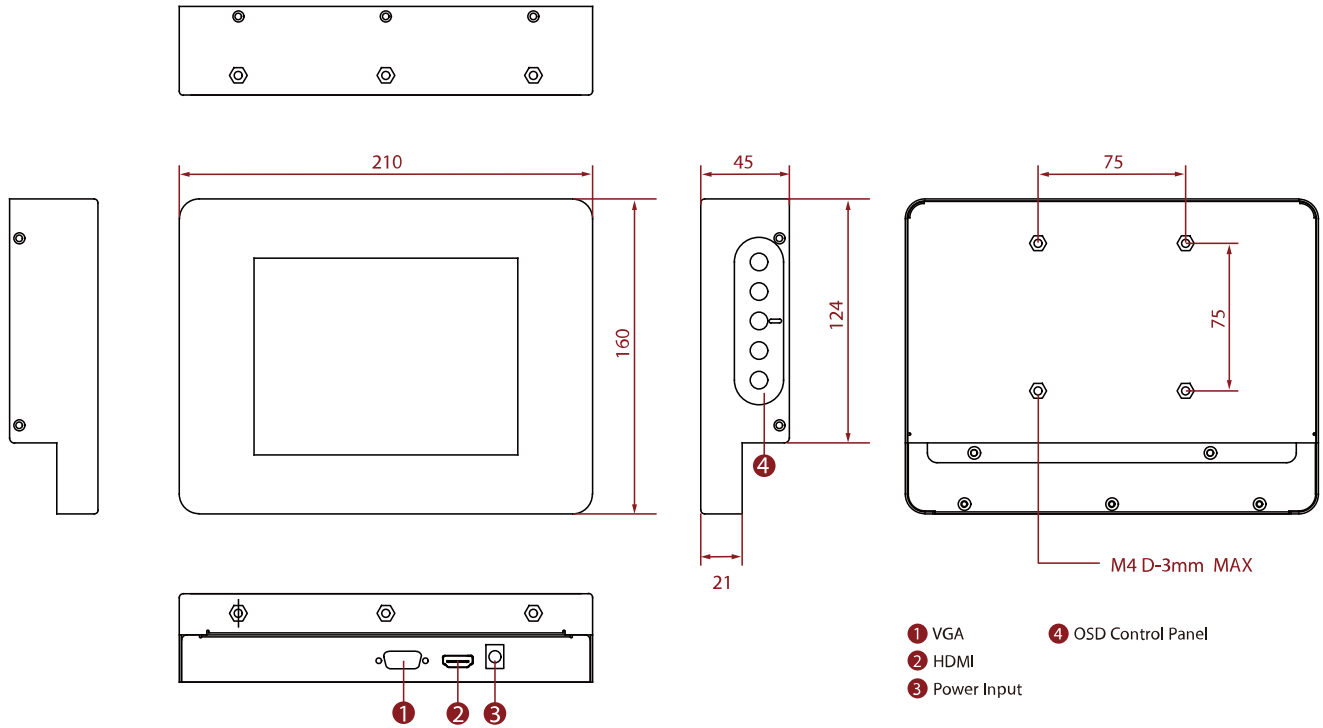

R06L200-RMA1WT

6" 後置安裝寬溫顯示器

KEY FEATURES

- 6.5", 640 x 480 解析度
- VGA和HDMI輸入
- 後置安裝設計
- VESA支架
- 寬溫 -20~60°C

SPECIFICATIONS

顯示器			
解析度	640x480	尺寸	6.5 inches
對比度	600:1	面版亮度	700 nits
色階	16.2M Colors	可視角	80,80,70,70
可視區	132.48x99.36 mm	類型	Resistive Touch Screen Protection Glass w/o Touch Function (Optional)
環境			
工作濕度	30% to 90% (non-condensing)	工作溫度	-20~60°C
儲存溫度	-25~65°C		
認證			
認證	CE, FCC		
訊號埠			
USB埠	1 x USB for Touch Screen	影像	1 x VGA 1 x HDMI (Optional) 1 x DVI (Optional)
音訊	Audio line in (3.5mm) (Optional) 2 x Speaker (Optional)		
機構			
外觀尺寸	210 x 160 x 45 mm	安裝	VESA Mount/ Panel Mount
外殼	Metal	冷卻系統	Fanless Design
配件			
配件	1 x VGA cable 1 x HDMI cable 100~240V AC to DC Adapter Power Cord Manual VESA screws(Varies by product)	配件選配	Remote Controller (Optional,Varies by product)
電源			
電源規格	12V DC input		
控制			
按鈕	5 Keys: - , + , Power , Esc , Enter		

DIMENSIONS UNIT:MM

Winmate R06L200-RMA1WT

NOTE

1. This is a simplified drawing and some components are not marked in detail.
2. Please contact our sales representative if you need further product information.
3. All specifications are subject to change without prior notice.
4. The product shown in this datasheet is a standard model. For diagrams that contain customized or optional I/O, please contact the Winmate Sales Team for more information.