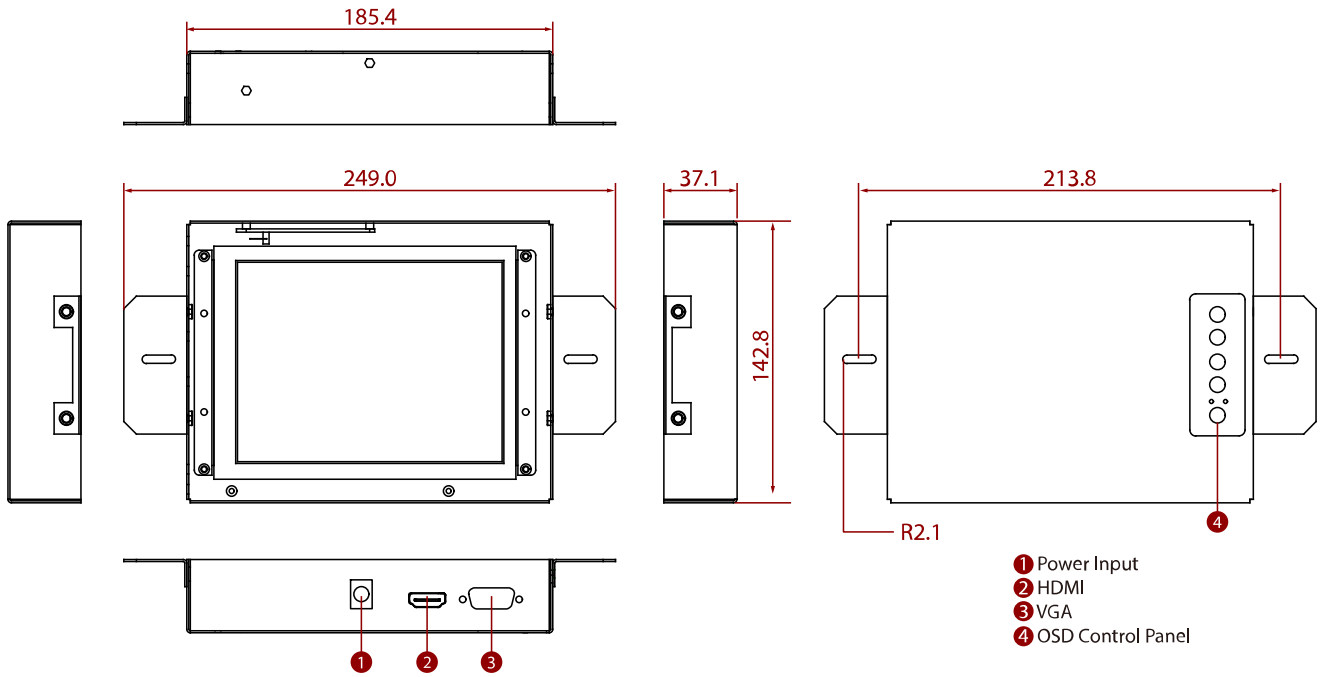

R06L200-OFA1

6.5" 開放式架構顯示器

KEY FEATURES

- 6.5", 640 x 480
- VGA和HDMI輸入
- 開放式架構設計
- VESA支架

SPECIFICATIONS

顯示器			
解析度	640x480	尺寸	6.5 inches
對比度	600:1	面版亮度	700 nits
色階	16.2M Colors	可視角	80,80,70,70
可視區	132.48x99.36 mm	類型	Resistive Touch Screen (Optional) Protection Glass w/o Touch Function (Optional)
環境			
工作濕度	10% to 90% (non-condensing)	工作溫度	0~50°C
儲存溫度	-10~60°C		
認證			
認證	CE, FCC		
訊號埠			
USB埠	1 x USB for Touch Screen	影像	1 x VGA 1 x HDMI (Optional) 1 x DVI (Optional)
音訊	Audio line in (3.5mm) (Optional) 2 x Speaker (Optional)		
機構			
外觀尺寸	249 x 142.8 x 37.1 mm	安裝	VESA Mount/ Panel Mount
外殼	Metal	冷卻系統	Fanless Design
電源			
電源規格	12V DC input		
配件			
配件	1 x VGA cable 1 x HDMI cable 100~240V AC to DC Adapter Power Cord Manual VESA screws(Varies by product)	配件選配	Remote Controller (Optional,Varies by product)
控制			
按鈕	5 Keys: -, +, Power, Esc, Enter		

DIMENSIONS UNIT:MM

Winmate R06L200-OFA1

NOTE

1. This is a simplified drawing and some components are not marked in detail.
2. Please contact our sales representative if you need further product information.
3. All specifications are subject to change without prior notice.
4. The product shown in this datasheet is a standard model. For diagrams that contain customized or optional I/O, please contact the Winmate Sales Team for more information.