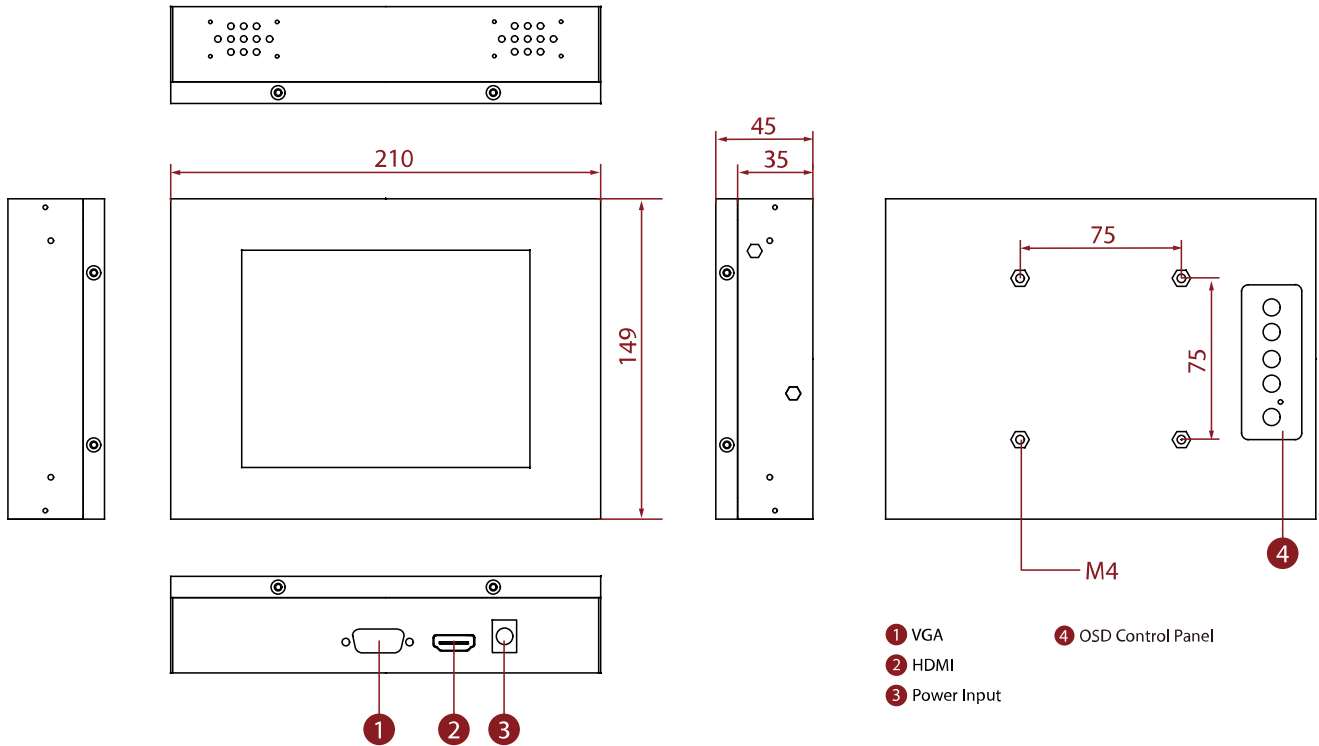

DIMENSIONS UNIT:MM

Winmate R06L200-CHA1

NOTE

1. This is a simplified drawing and some components are not marked in detail.
2. Please contact our sales representative if you need further product information.
3. All specifications are subject to change without prior notice.
4. The product shown in this datasheet is a standard model. For diagrams that contain customized or optional I/O, please contact the Winmate Sales Team for more information.